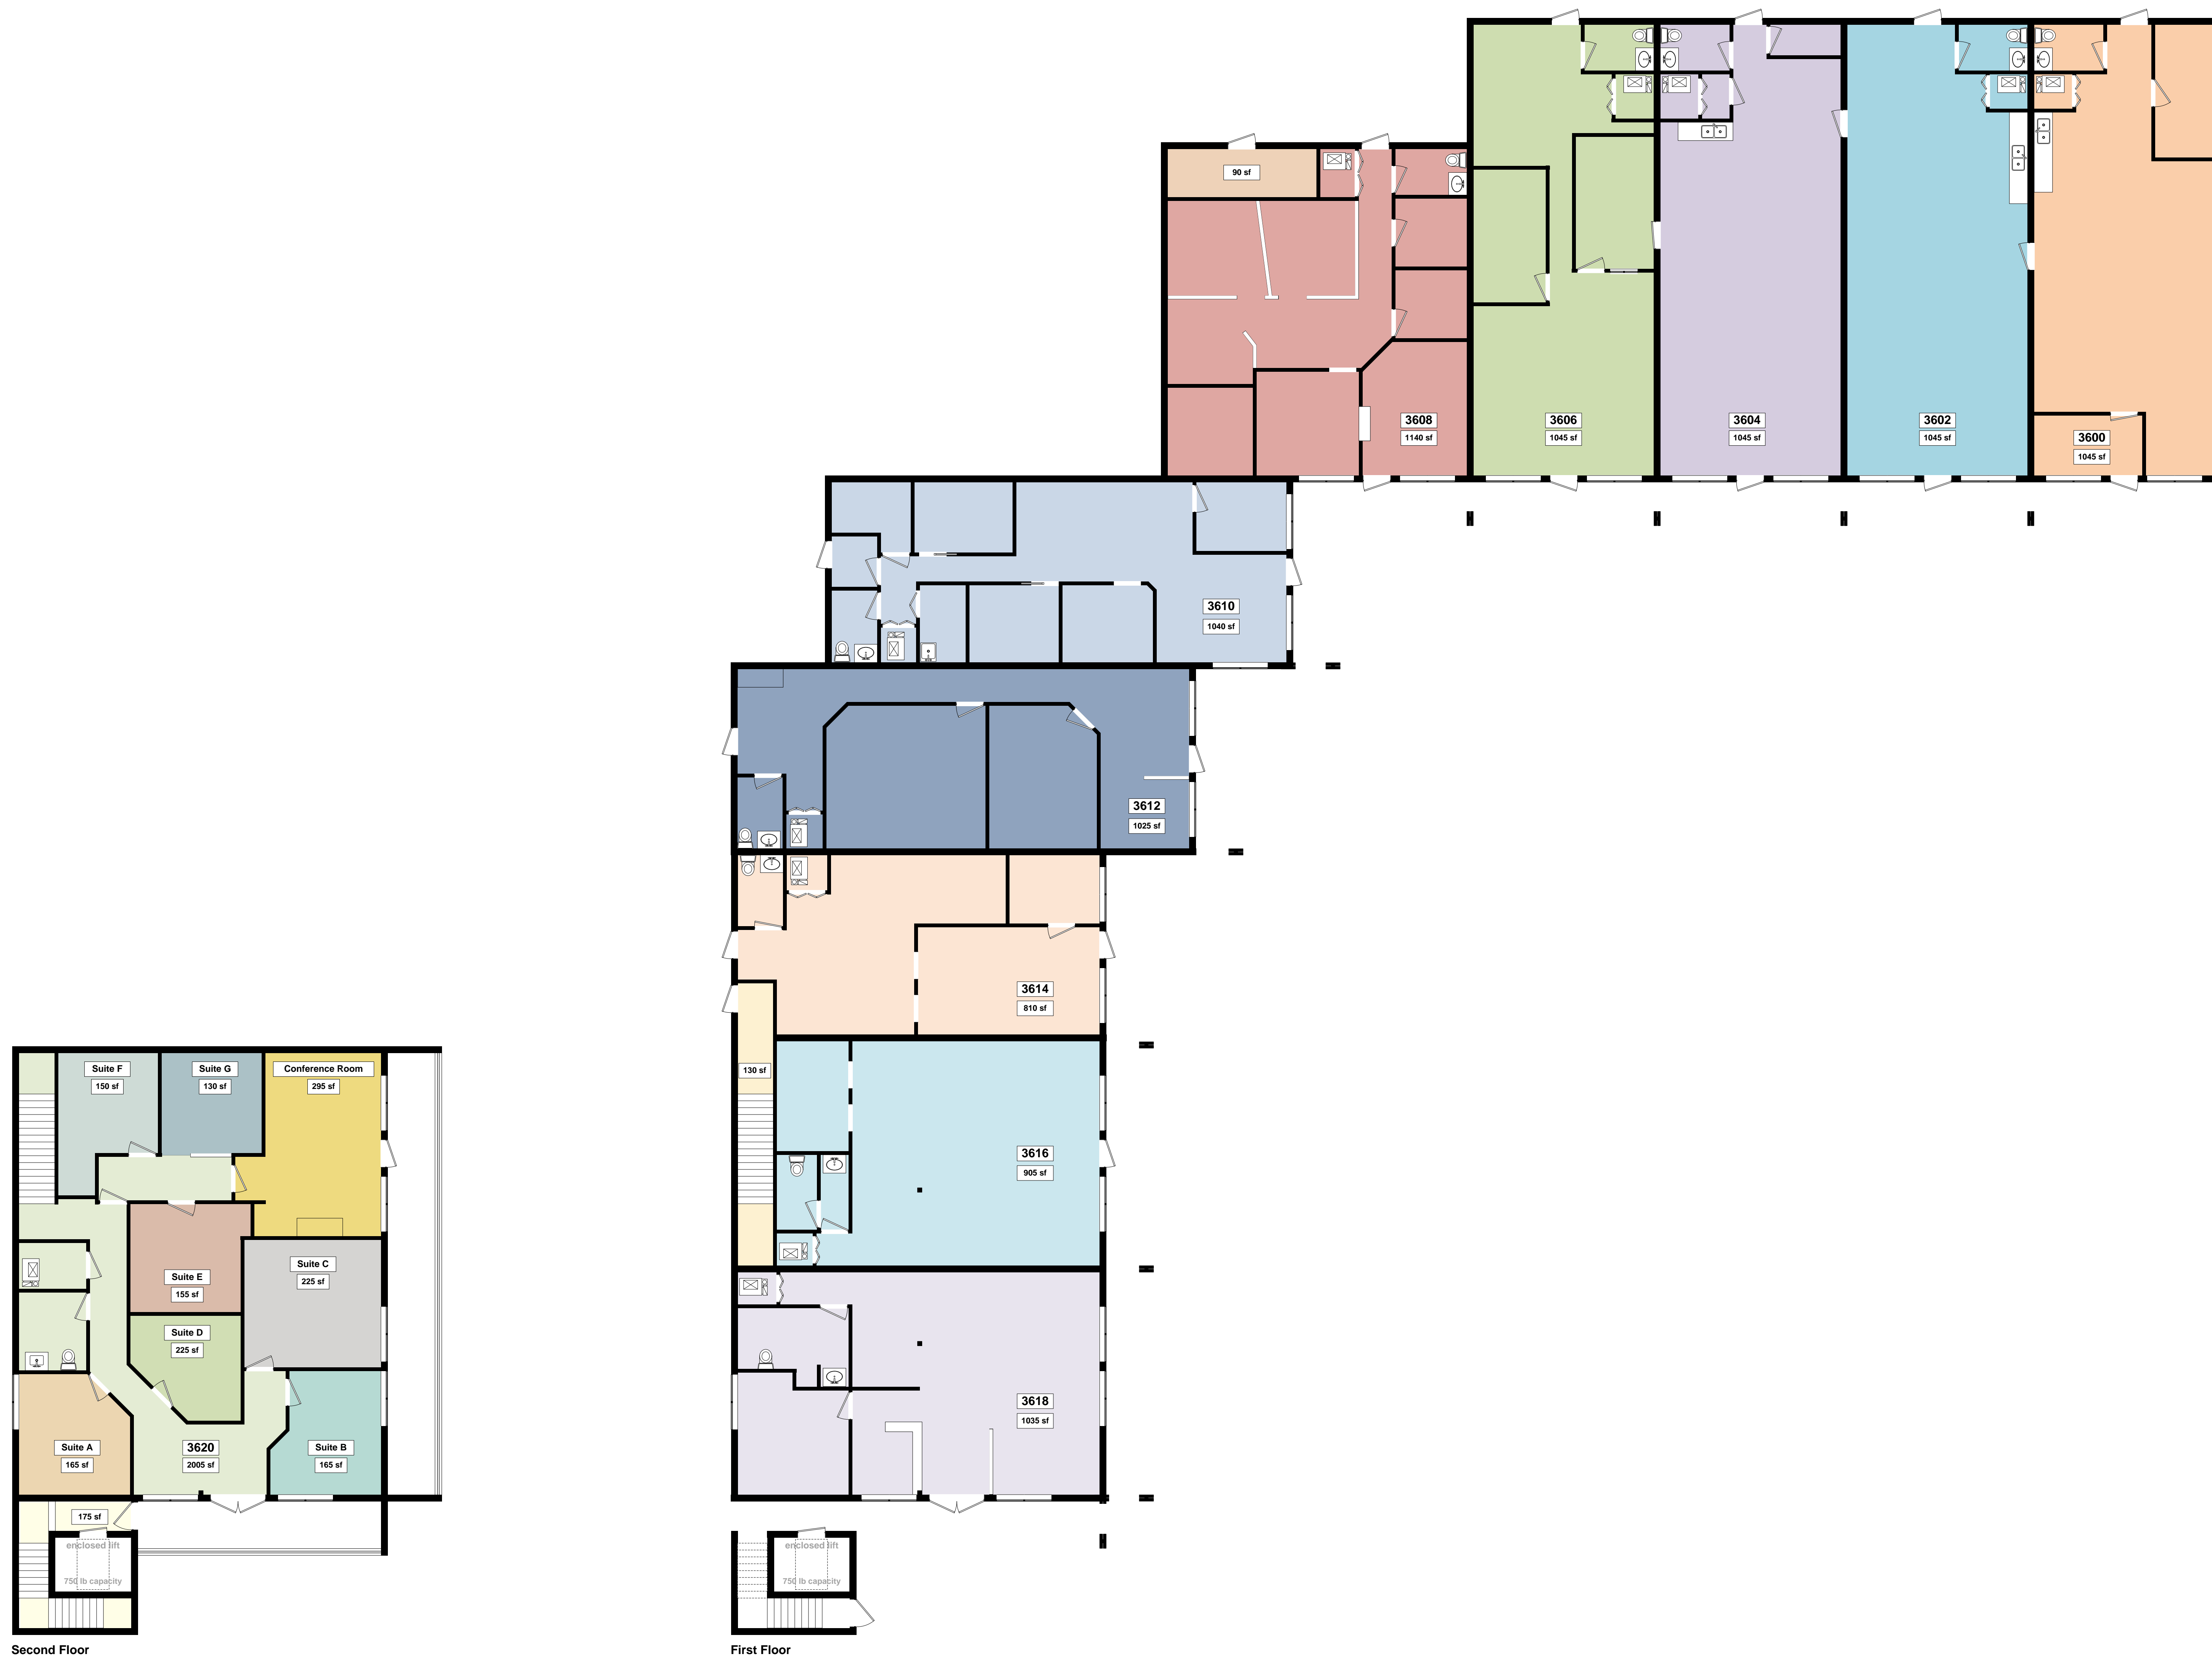

Second Floor

First Floor

3600-20 West 80th Lane Merrillville Indiana

Just Floorplans Inc - Chicago

SIZE	1/8" = 1'-0"	FIGS NO		DWG NO		REV	
SCALE	1/8" = 1'-0"			SHEET	1 OF 2		

Second Floor

First Floor

3600-20 West 80 th Lane Merrillville Indiana		SIZE	FIG. NO.	DWG. NO.	REV.
DRAWN	Just Floorplans Inc - Chicago				
ISSUED	SCALE	1/8" = 1'-0"	SHEET	2 OF 2	