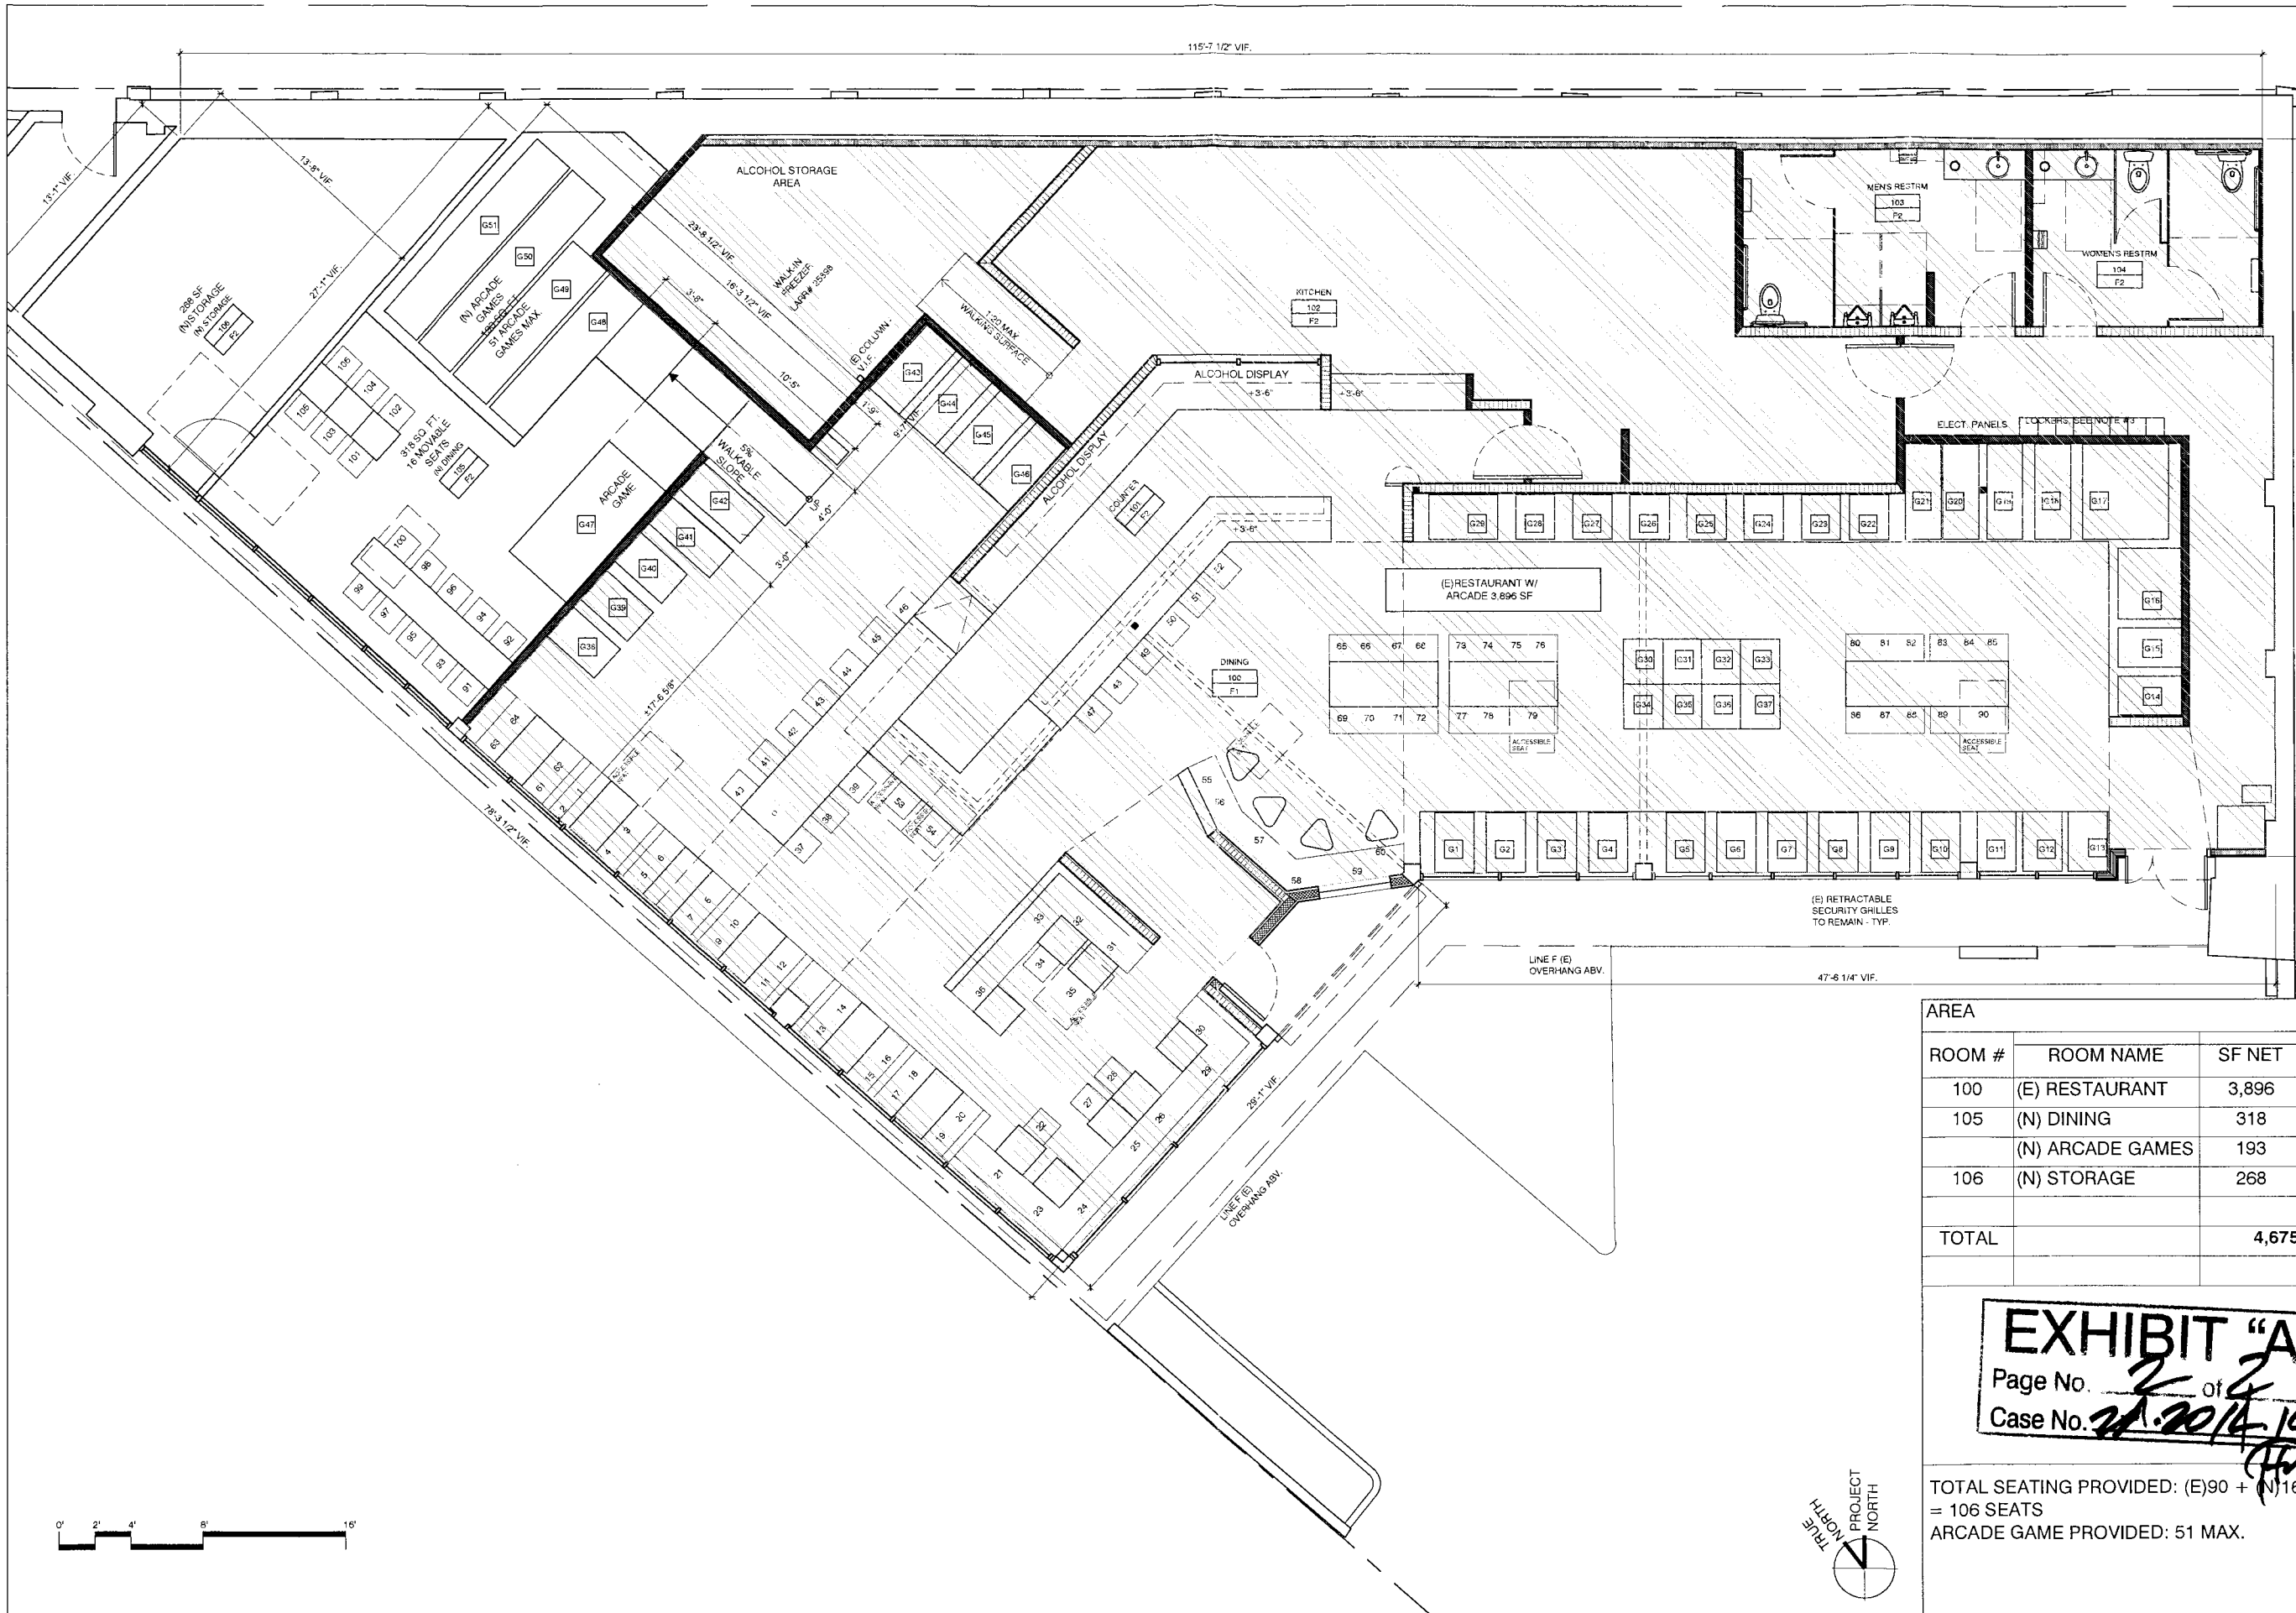

Design, Bitches
2718 W Avenue 34
Los Angeles, CA 90065
323.855.6866
323.717.3536

BUTTON MASH EXPANSION
1391 W. SUNSET BLVD.
LOS ANGELES, CA 90026
1913

01.17.2020 PLAN APPROVAL

AREA		
ROOM #	ROOM NAME	SF NET
100	(E) RESTAURANT	3,896
105	(N) DINING	318
	(N) ARCADE GAMES	193
106	(N) STORAGE	268
TOTAL		4,675

EXHIBIT "A"
Page No. 2 of 2
Case No. 20-2014-1511-CUB-PA1

FLOOR PLAN

TOTAL SEATING PROVIDED: (E) 90 + (N) 16
= 106 SEATS
ARCADE GAME PROVIDED: 51 MAX.

A2.1

SCALE
1/4" = 1'-0"

1 NOTES

FLOOR PLAN

ZA-2014-1511-CUB-CURAI