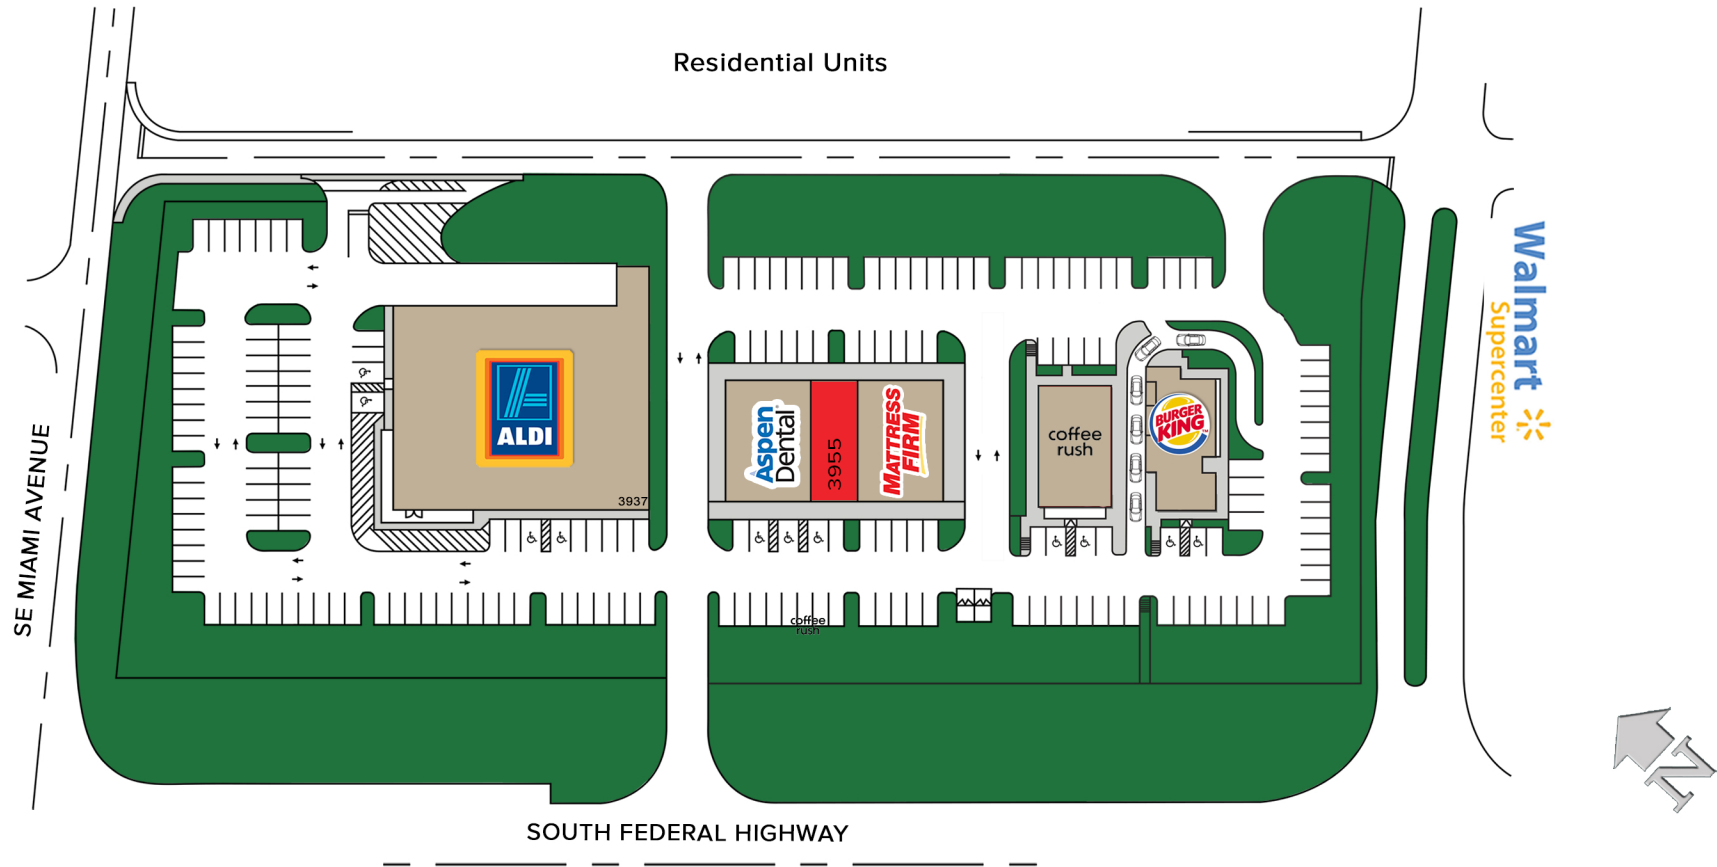

# STUART LANDINGS

Stuart, Florida • 34,884 SF Retail

BAY	TENANT	SQ FT
3927	Aldi	18,539
3951	Aspen Dental	3,500
<b>3955</b>	<b>AVAILABLE</b>	<b>1,800</b>
3959	Mattress Firm	3,500
3950	Coffee Rush	4,700
3991	Burger King	2,845

The name or location of any owner, occupant or tenant noted on the Site Plan is not a representation of Landlord as to the identity or type of business that will be conducted by any owner, occupant or tenant in any space in the Shopping Center.