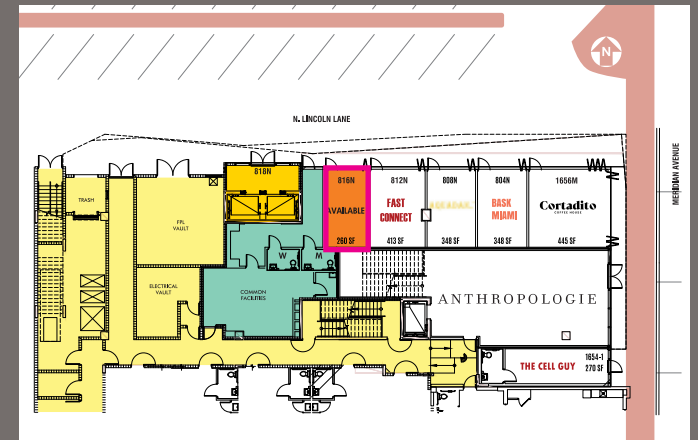

816 N. LINCOLN LN

FLOOR PLAN

-  =SUBJECT
-  =AVAILABLE

For retail leasing information, please contact: MINDY MCILROY • mmcilroy@terrancorp.com • 305.779.8970