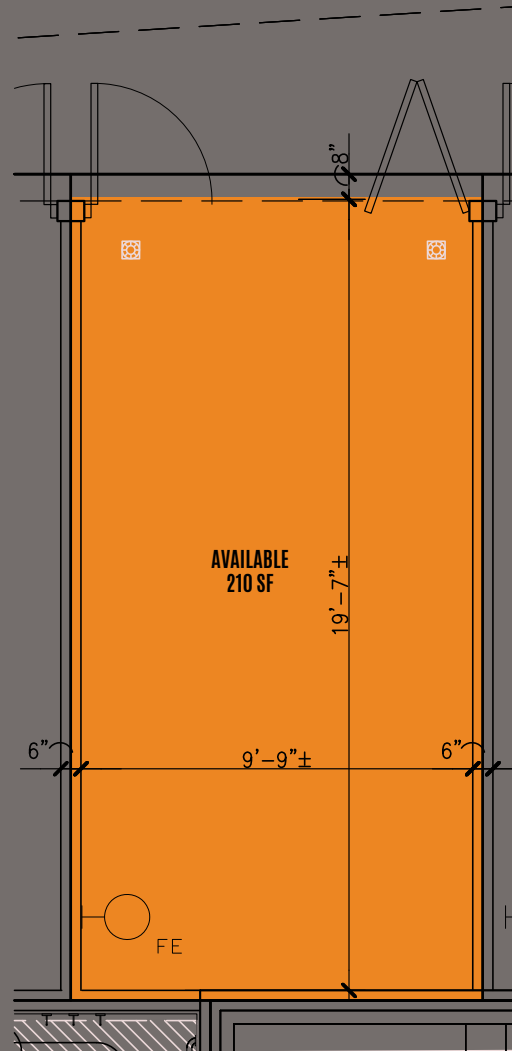

816 N. LINCOLN LN

FLOOR PLAN

-  =SUBJECT
-  =AVAILABLE

For retail leasing information, please contact: MINDY MCILROY • mmcilroy@terrancorp.com • 305.779.8970