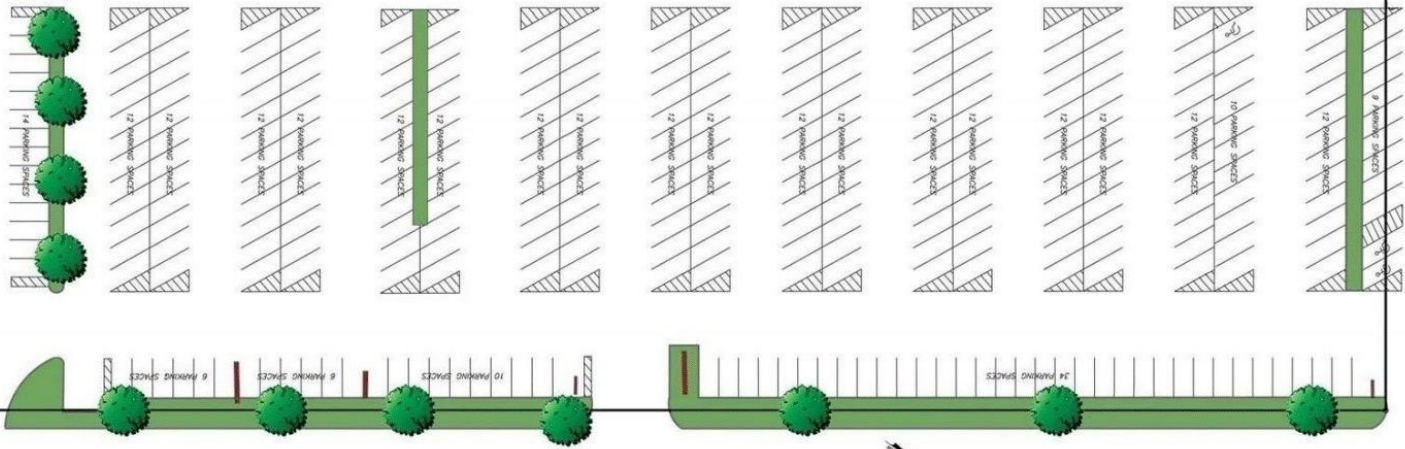

18219:	3,200 SF
18311:	6,840 SF
18323:	7,500 SF
18347:	2,197 SF
18351:	1,400 SF
18363:	2,800 SF
18379C:	1,473 SF
18379B:	1,750 SF
18379A:	980 SF
18379:	2,754 SF
18403:	1,400 SF
18407:	1,623 SF
18423:	5,928 SF
18433:	10,998 SF

KUYKENDAHL ROAD
 (100' PUBLIC R.O.W.)
 (FILM CODE NO. 331008, HCMR)