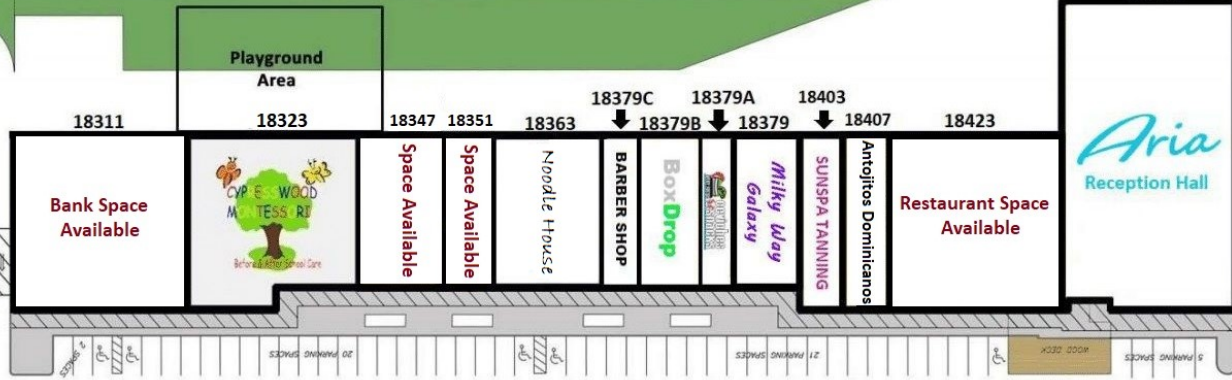

18219:	3,200 SF
18311:	6,840 SF
18323:	7,500 SF
18347:	2,197 SF
18351:	1,400 SF
18363:	2,800 SF
18379C:	1,473 SF
18379B:	1,750 SF
18379A:	980 SF
18379:	2,754 SF
18403:	1,400 SF
18407:	1,623 SF
18423:	5,928 SF
18433:	10,998 SF

KUYKENDAHL ROAD
 (100' PUBLIC R.O.W.)
 (FILM CODE NO. 331008, HCMR)