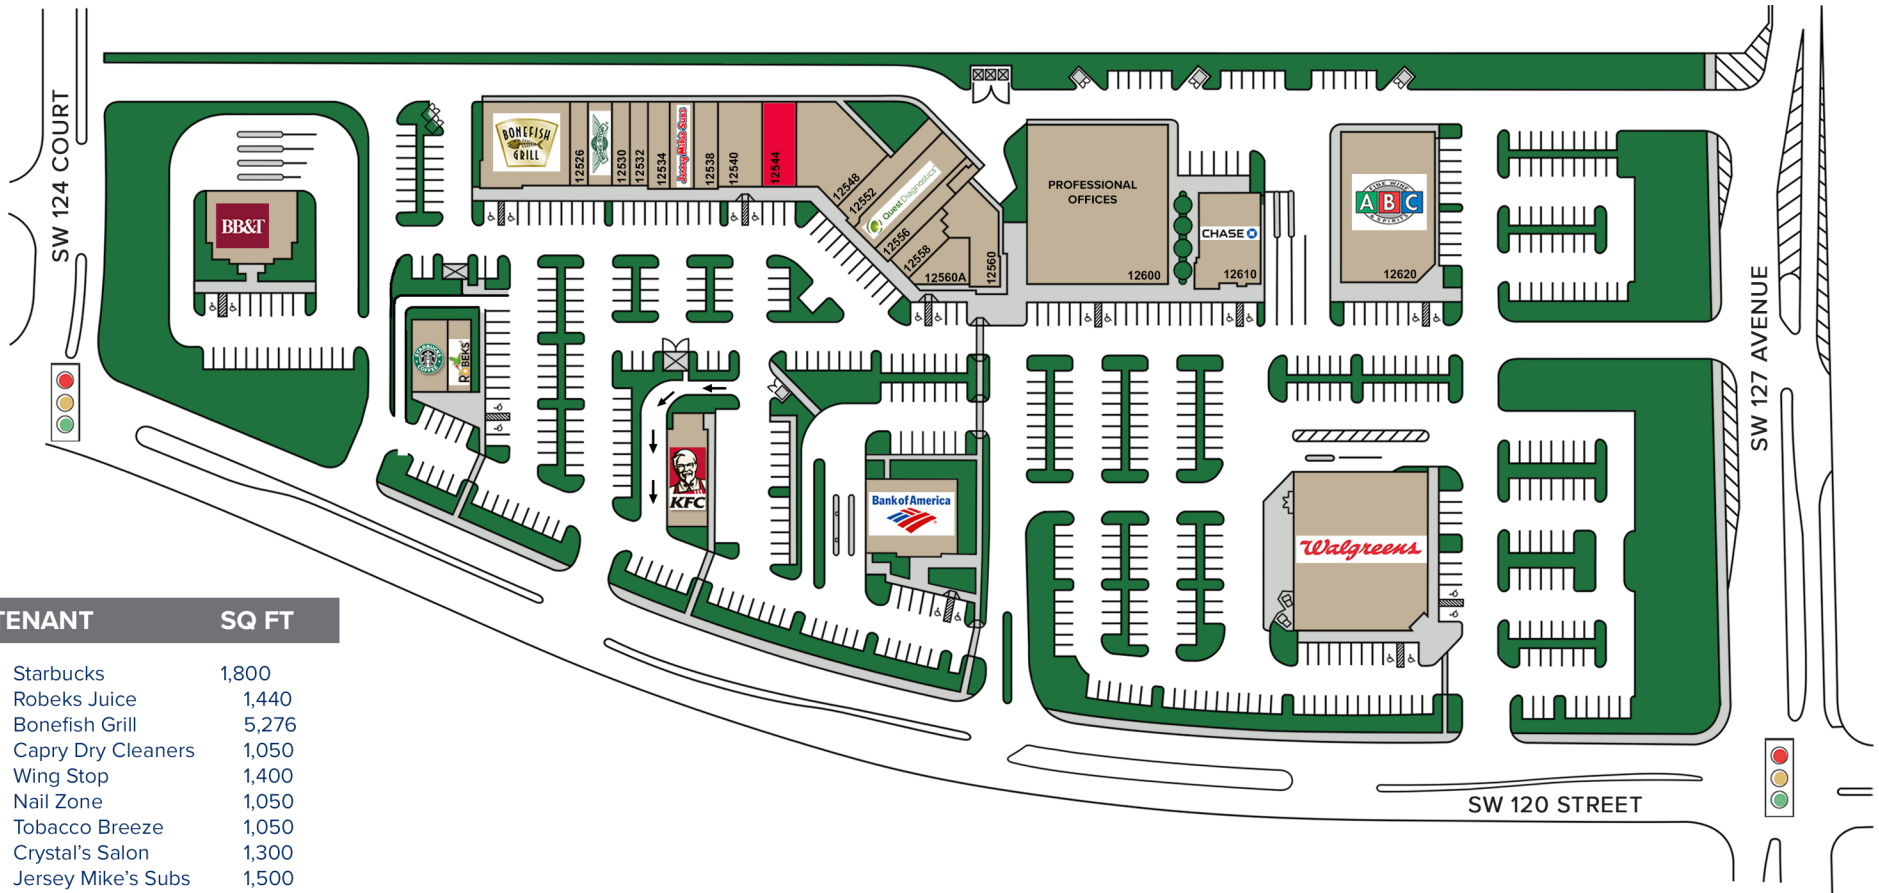

# SOUTH KENDALL SQUARE

Miami, Florida • 55,329 SF

BAY	TENANT	SQ FT
-----	--------	-------

12510	Starbucks	1,800
12512	Robeks Juice	1,440
12520	Bonefish Grill	5,276
12526	Capry Dry Cleaners	1,050
12528	Wing Stop	1,400
12530	Nail Zone	1,050
12532	Tobacco Breeze	1,050
12534	Crystal's Salon	1,300
12536	Jersey Mike's Subs	1,500
12538	Elite Dental Office	1,400
12540-42	IM=X Pilates	2,590
<b>12544</b>	<b>AVAILABLE</b>	<b>1,960</b>
12548	Happy Hippo Daycare	3,963
12552	Swaggles Puppy Boutique	1,430
12554	Quest Diagnostics	3,010
12556	Miami Barber Shop	953
12558	Big Frog	910
12560	El Tambo Grill	3,454
12560A	A Pet Palace Grooming	953
12566	KFC	-
12600	Office Condos	-
12610	Chase Bank	-
12620	ABC Fine Wine & Spirits	-
12630	Walgreens	14,560
12568	Bank of America	-
12500	BB&T (NIC)	-

The name or location of any owner, occupant or tenant noted on the Site Plan is not a representation of Landlord as to the identity or type of business that will be conducted by any owner, occupant or tenant in any space in the Shopping Center.