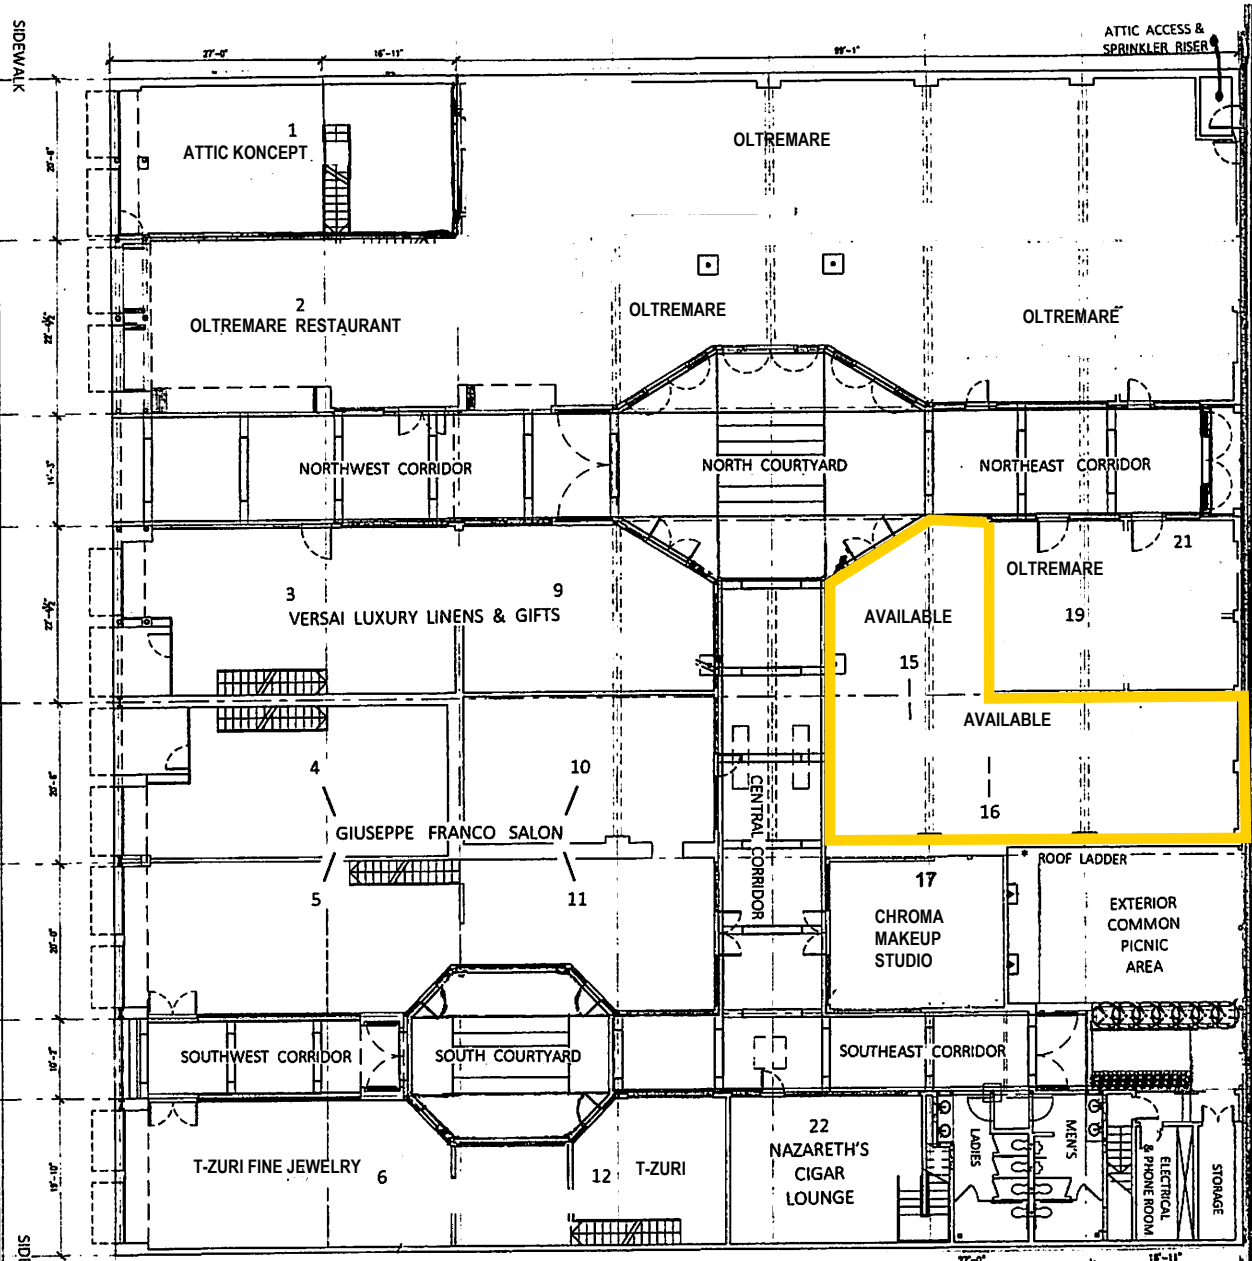

← NORTH

LE GRAND PASSAGE PARKING LOT  
339-345 N. Crescent Drive

← ONE WAY ALLEY

SIDEWALK  
CANON DRIVE  
SIDEWALK

LE GRAND PASSAGE  
350 North Canon Drive - Beverly Hills, CA 90210

REVISED 3-3-2025  
PLAN NOT TO SCALE