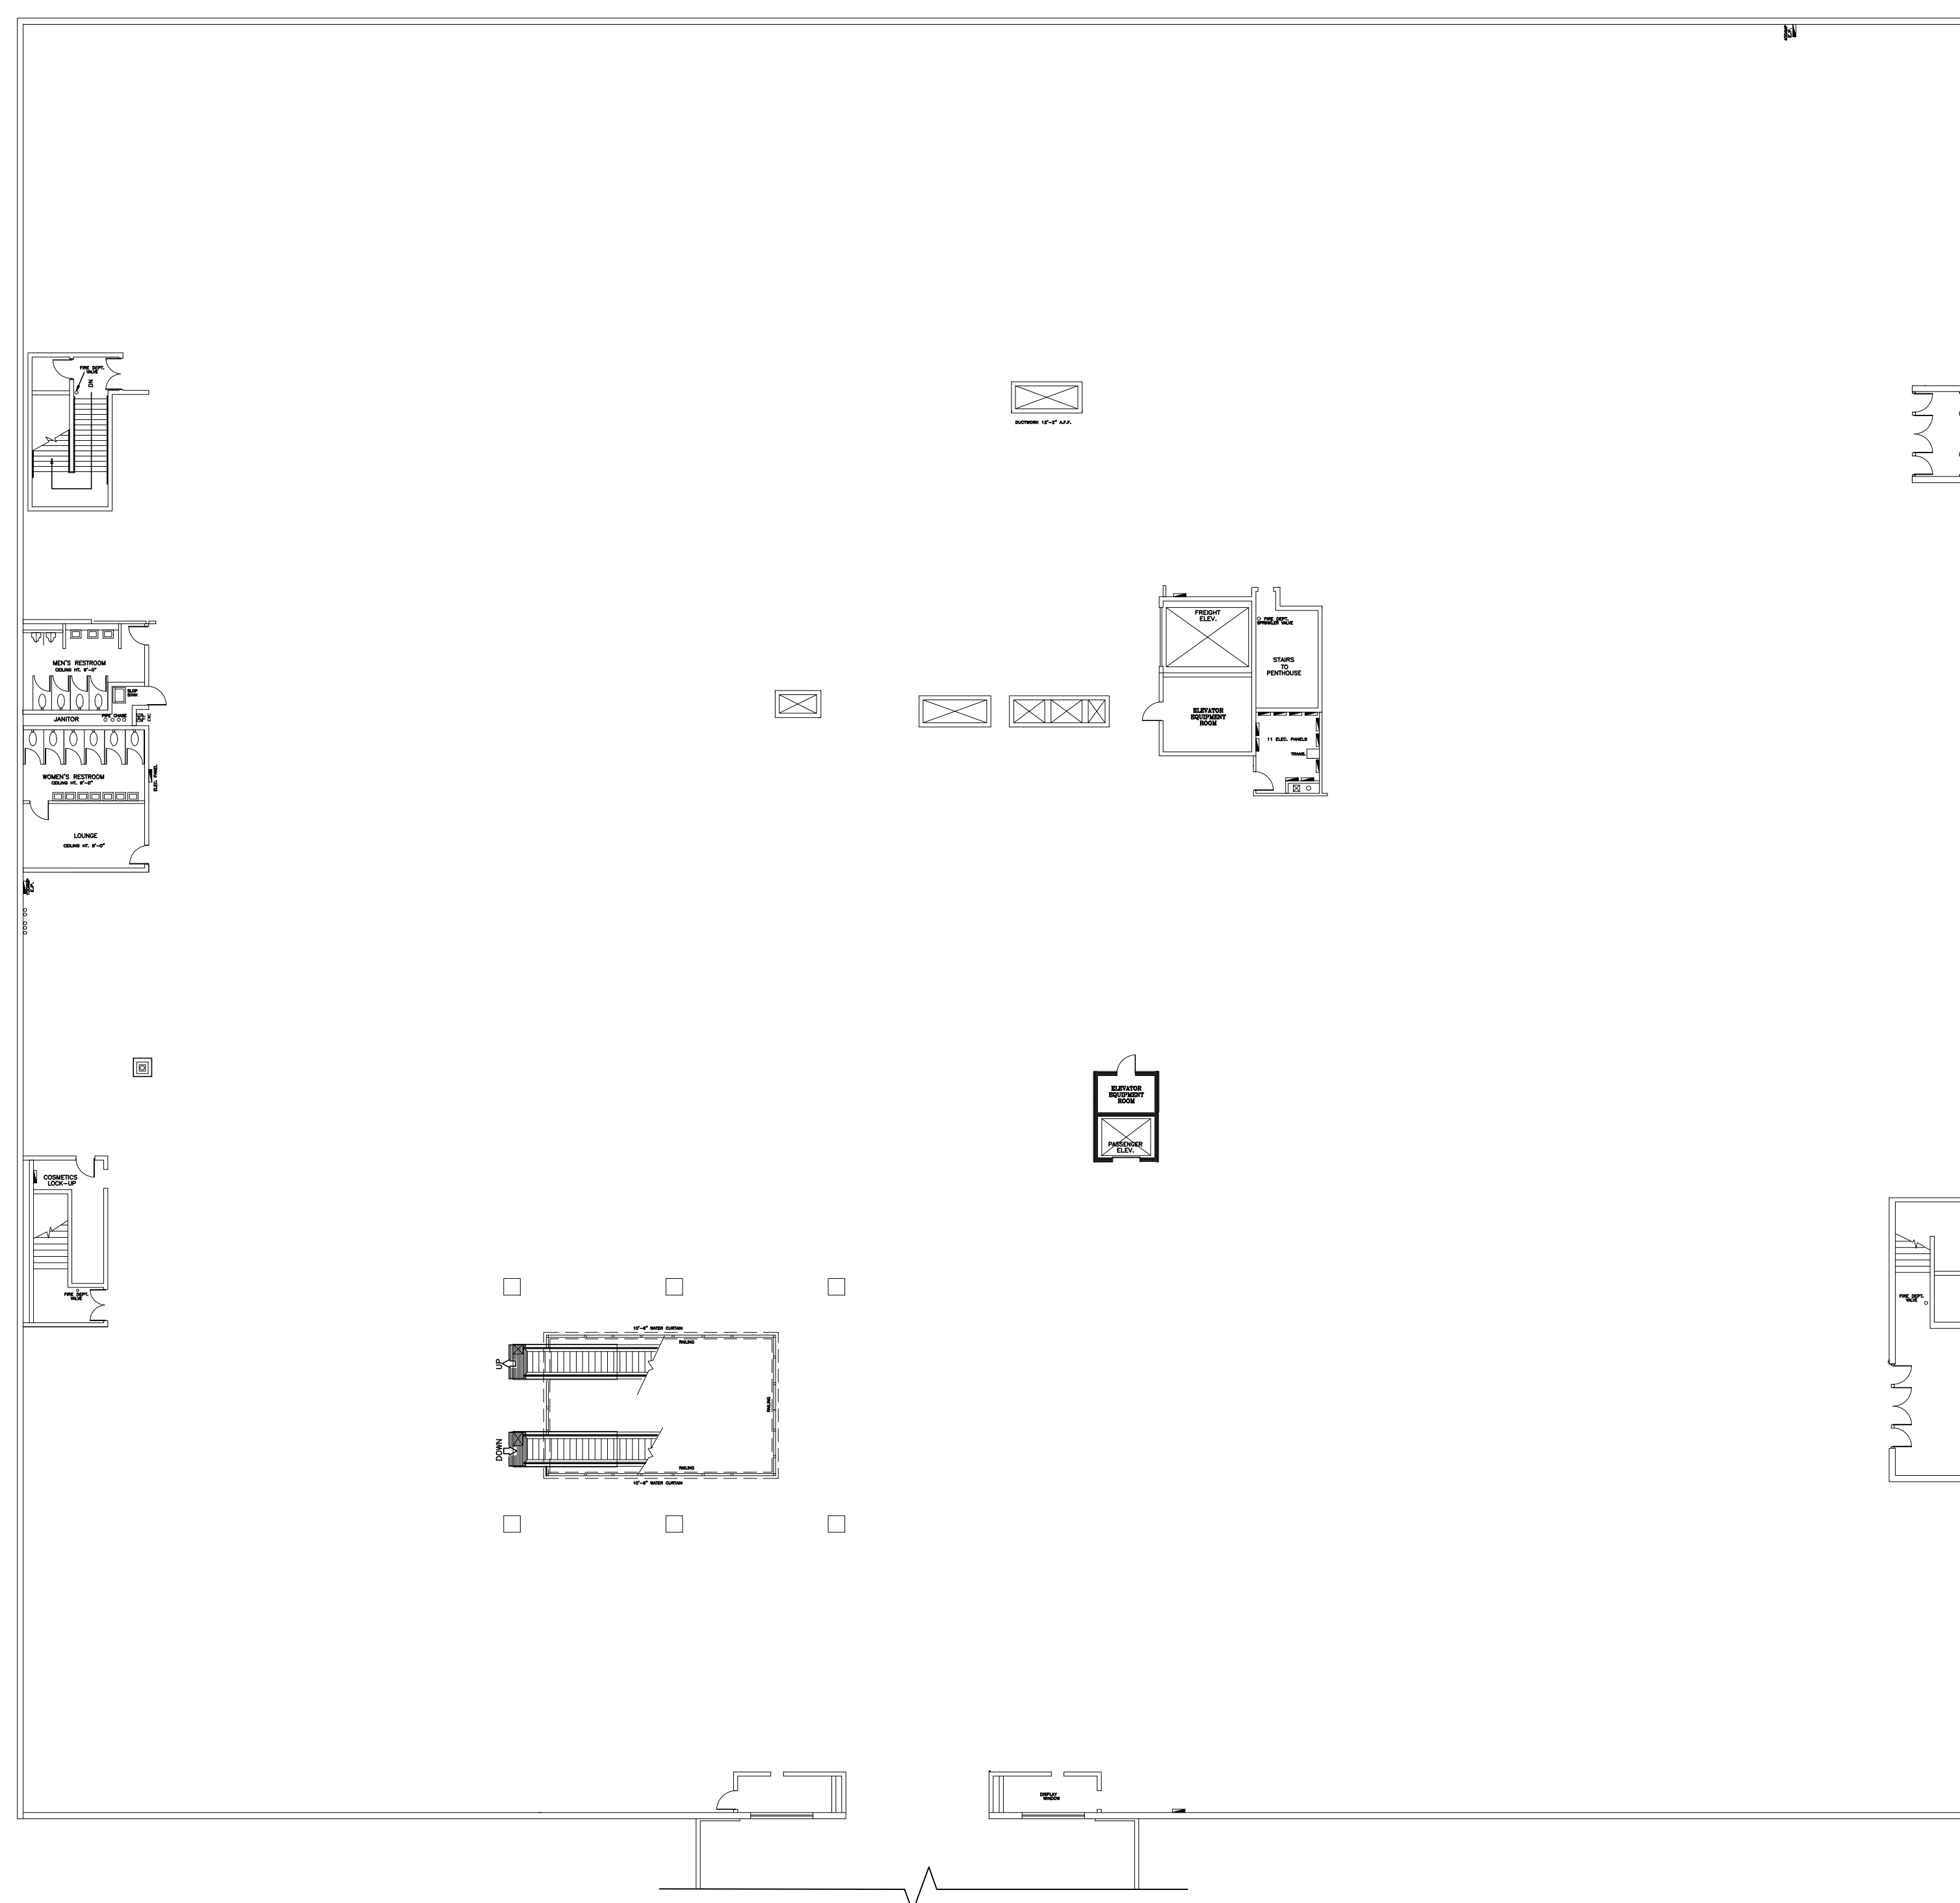

JOB NO.	
DATE:	11-25-2024
DRAWN:	L.D.
CHECKED:	
REV.	

ORLAND PARK

CUBEWORK

• 218 MACHLIN CT., WALNUT, CA 91789
• (800) 338-6369

UPPER LEVEL FLOOR PLAN

SCALE: 1" = 20'-0"