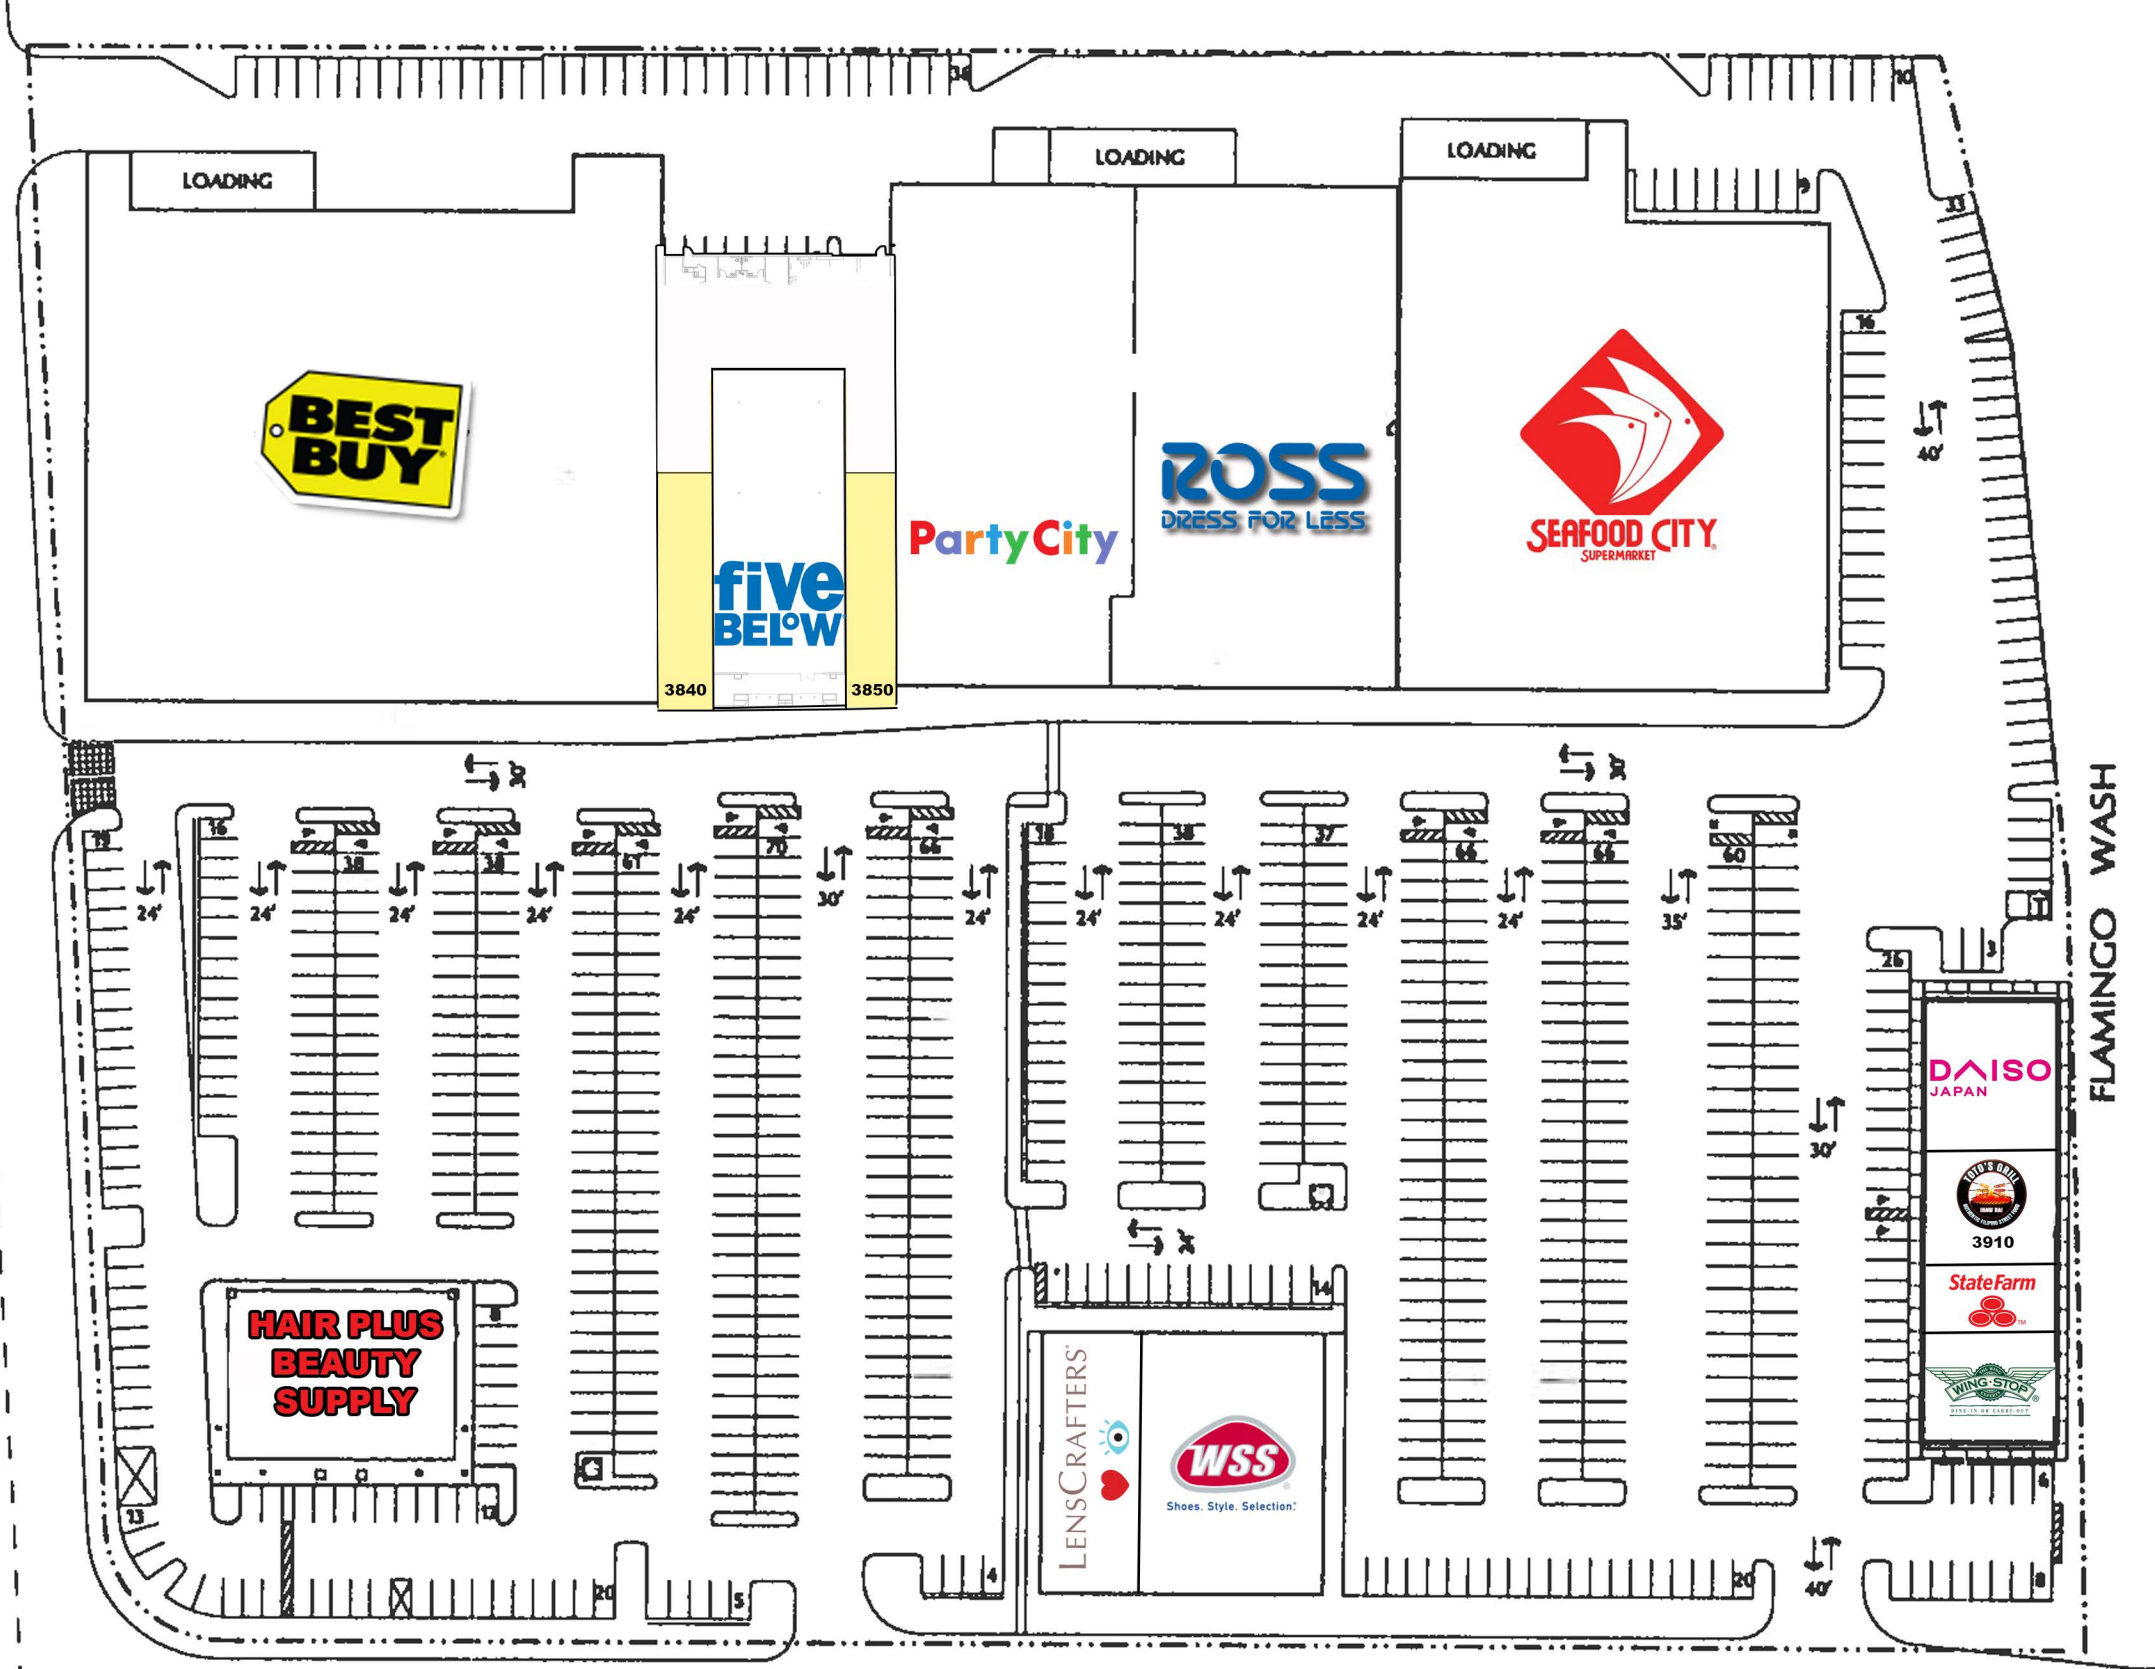

KATIE AVENUE

MARYLAND PARKWAY

FLAMINGO WASH