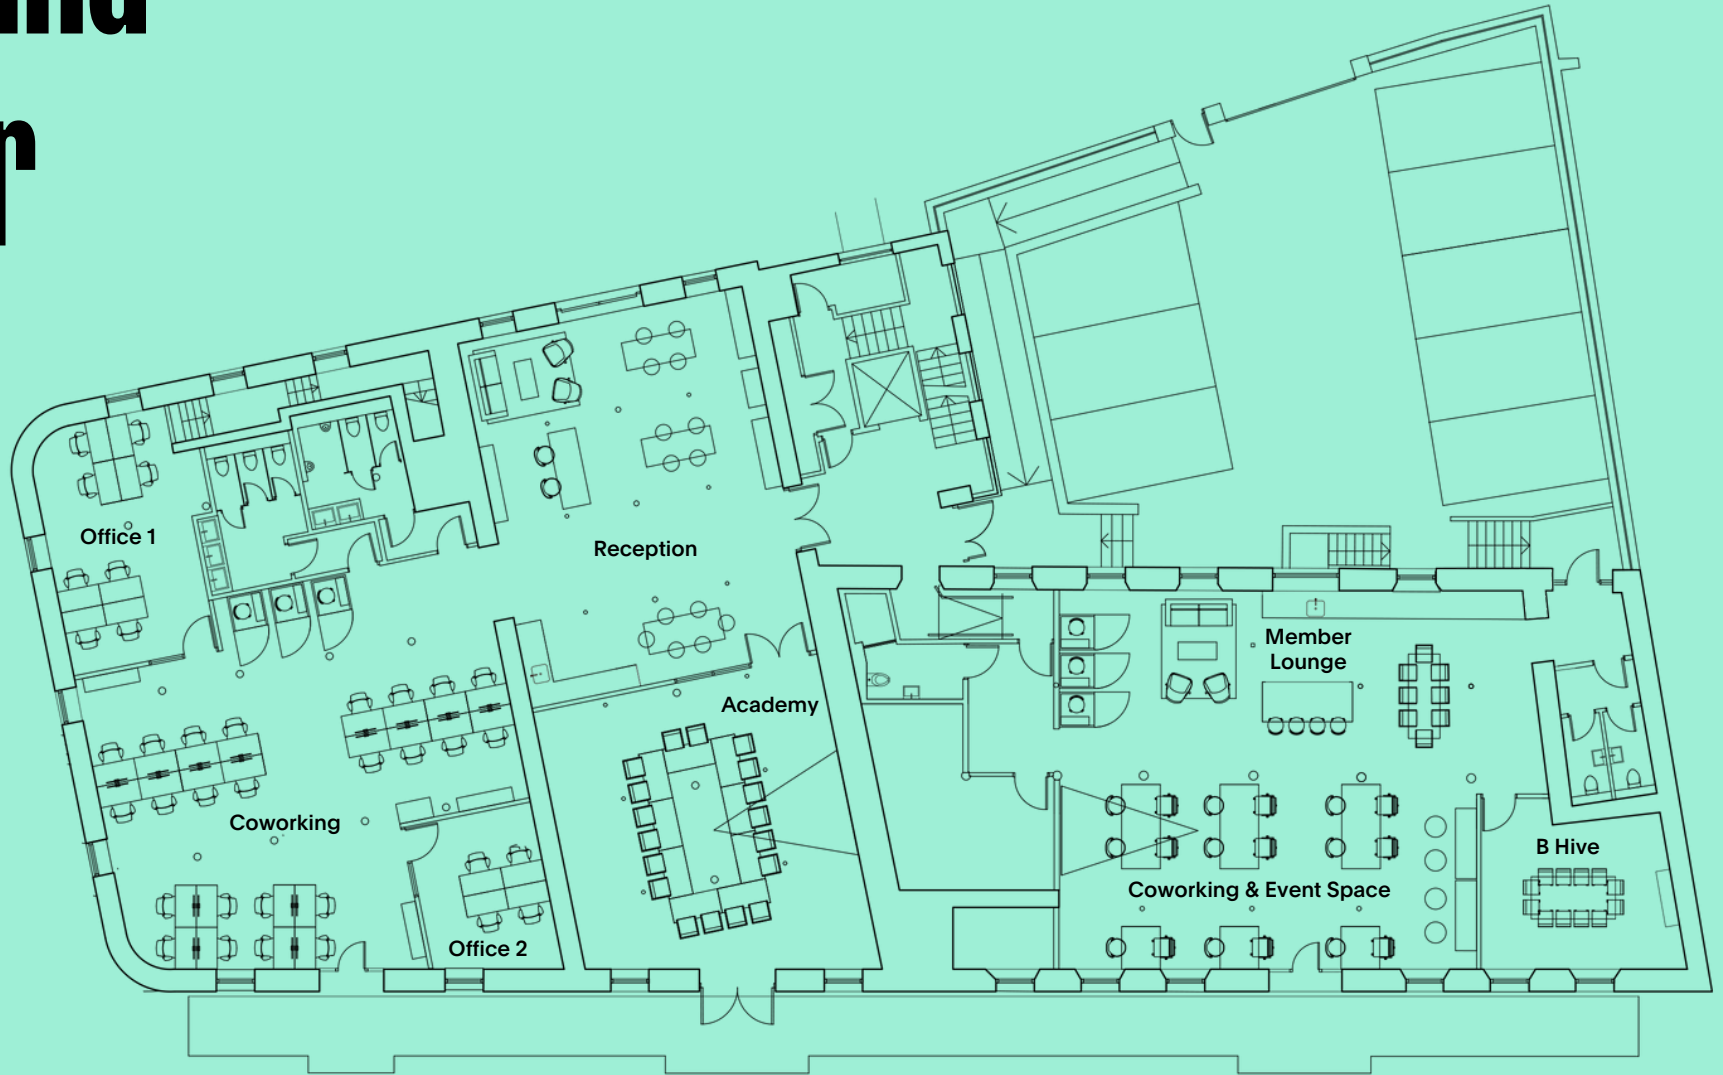

Ground Floor

PATCH

York