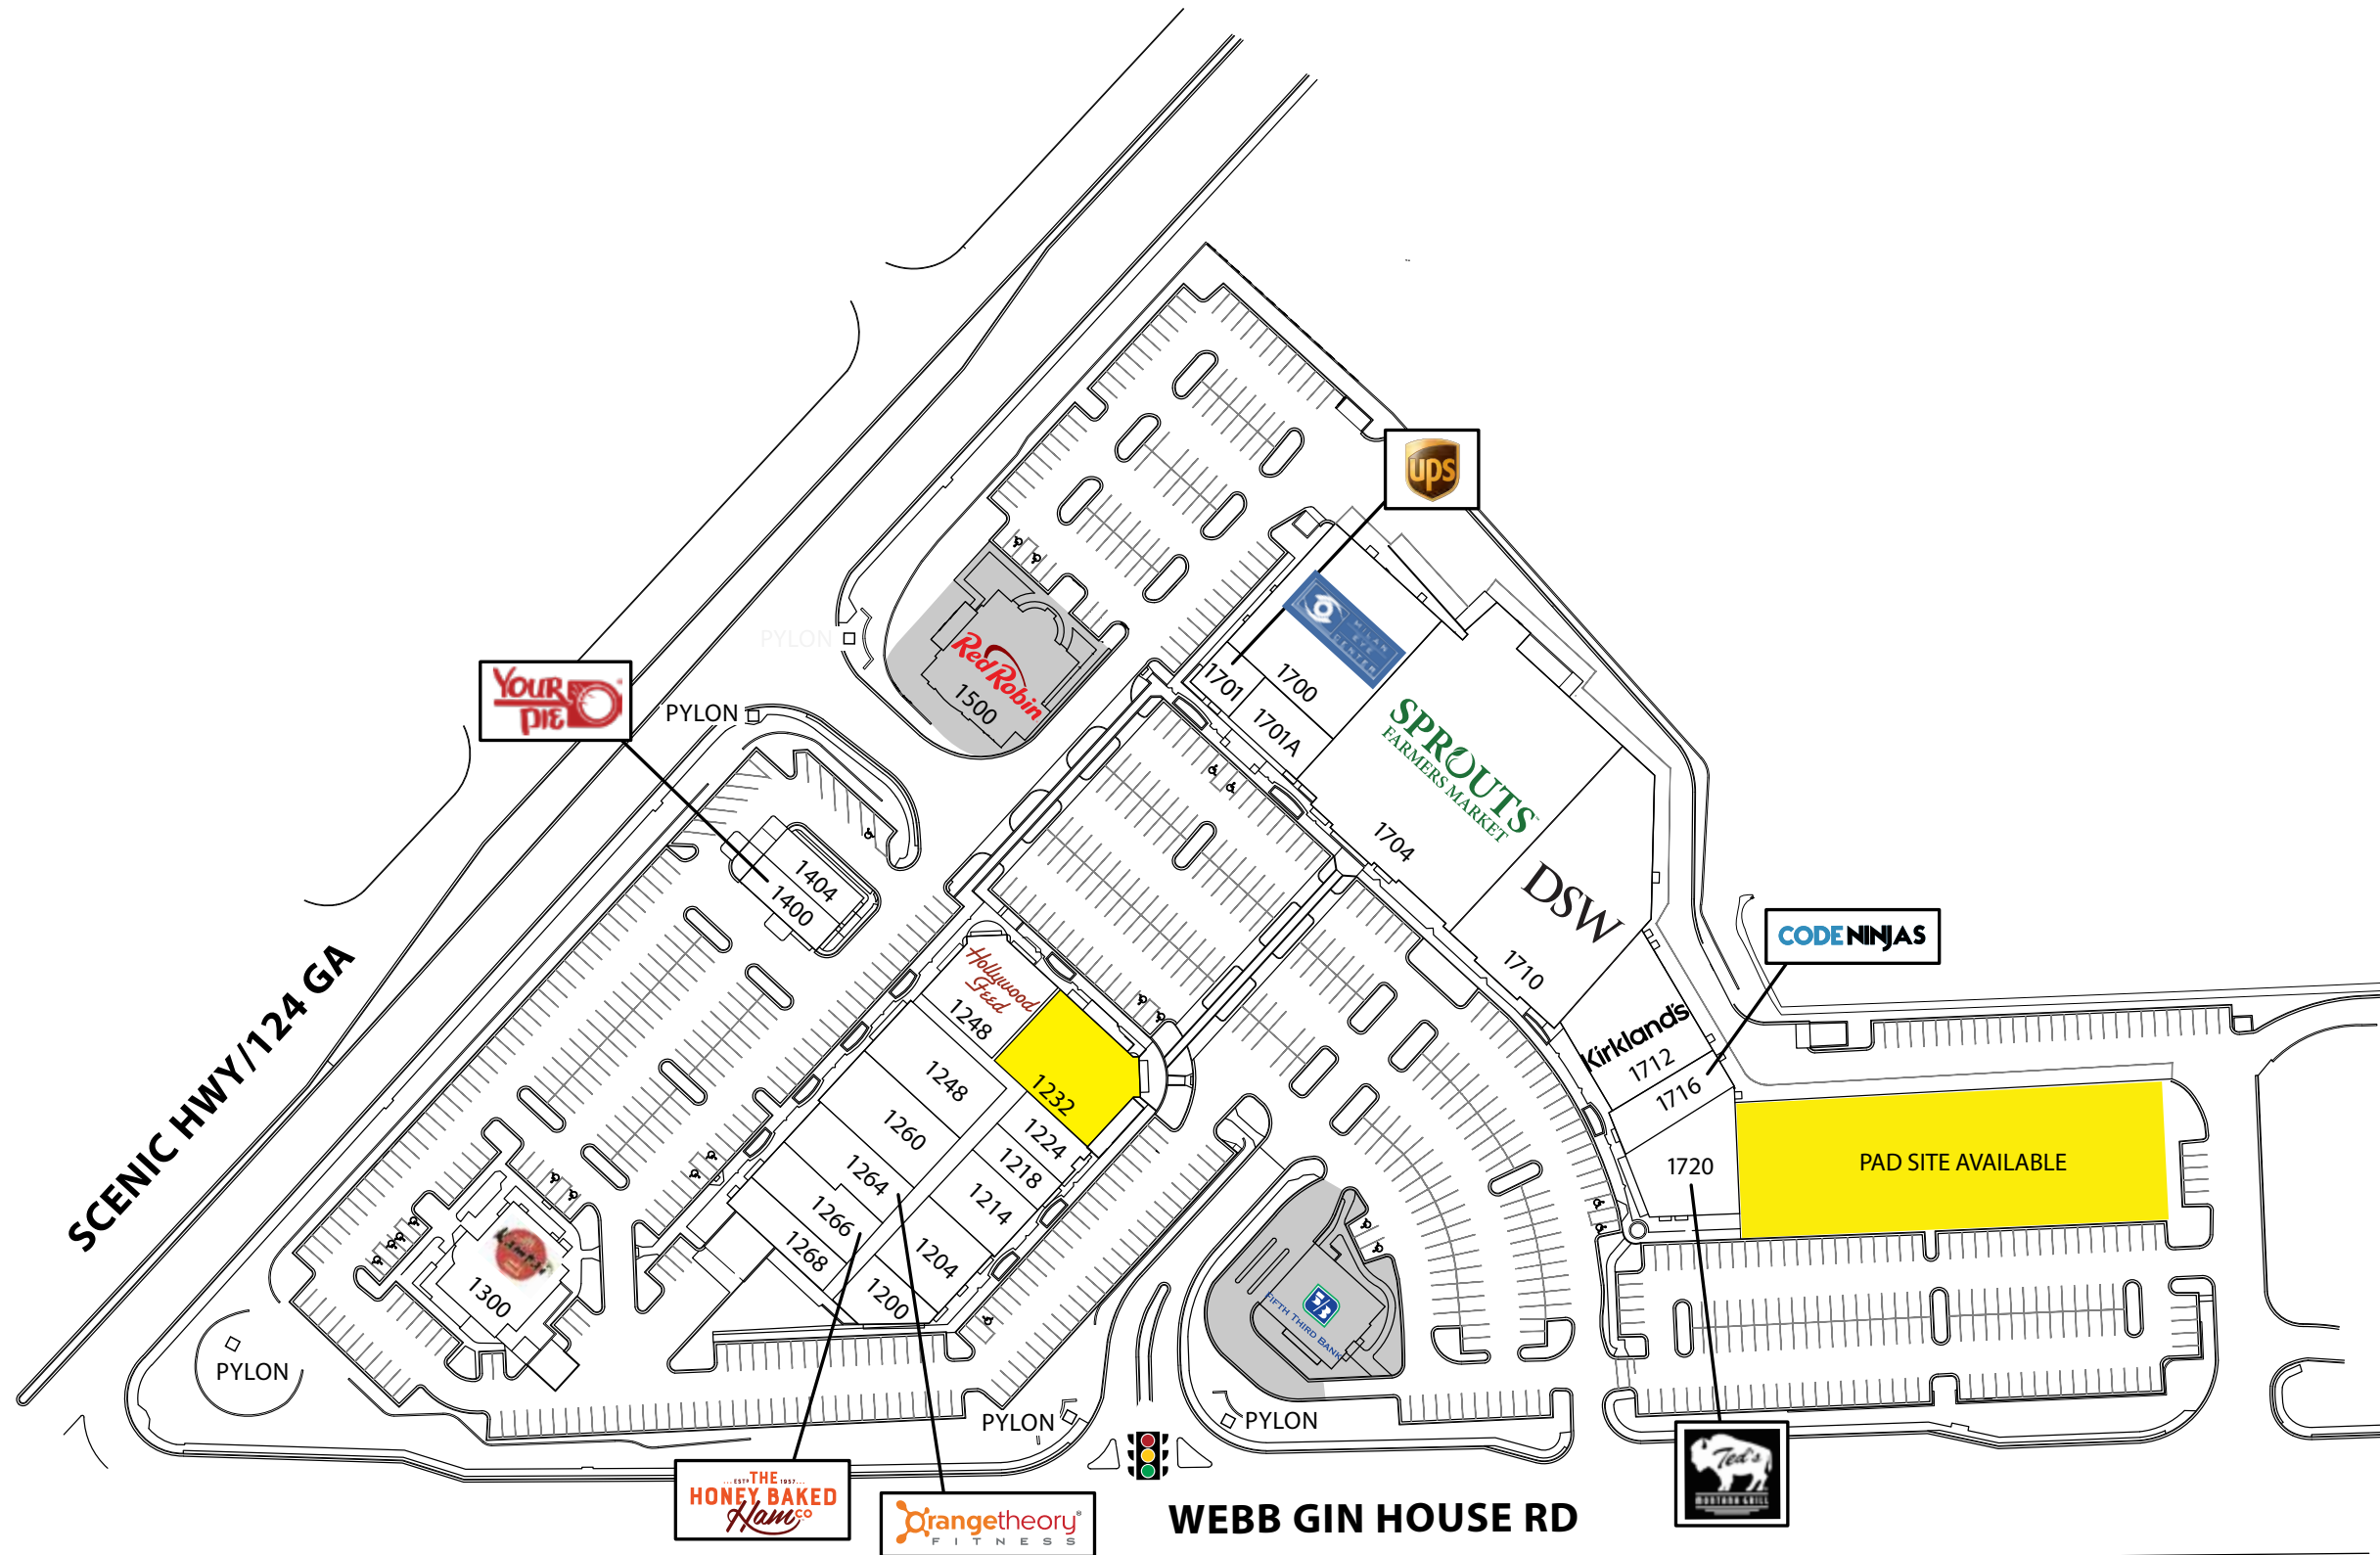

SHOPPES AT WEBB GIN (NORTH)

Snellville, GA

Suite	Tenant	Area (SF)
1200	Pho.com	
1204	Venice Nails	
1214	Palm Beach Tan	
1218	100% Chiropractic	
1224	Select Comfort	
1232	AVAILABLE	6,555
1240	Hollywood Feed	
1248	The Little Gym	
1260	Vera Whole Health	
1264	Orangetheory Fitness	
1266	Honeybaked Ham	
1268	Lens Crafters	
1300	Kampai Sushi & Hibachi	
1400	Your Pie	
1404	Genesis Salon	
1700	Milan Eye Center	
1701	The UPS Store	
1701A	The Good Feet Store	
1704	Sprouts Farmers Market	
1710	DSW Shoes	
1712	Kirkland's	
1716	Code Ninjas	
1720	Ted's Montana Grill	

PAD AVAILABLE 0.77 acres

NORTH TOTAL: 119,343

Vacant
 Separately Owned Outparcel

Landlord does not covenant that any occupant indicated hereon will be a tenant in the space marked or in this shopping center. Nothing contained herein shall be deemed to limit, waive, or lessen the rights of Landlord under the lease. This exhibit shows only Tenant's location in the Landlord's property and is not a scale drawing showing size, etc.

CONTINENTAL REALTY CORPORATION
Integrity. Relationships. Results.