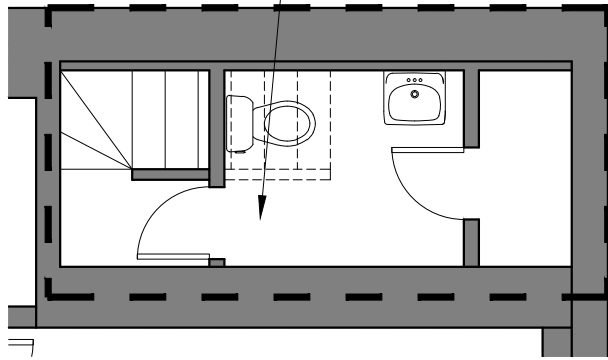

946 W  
NEWPORT  
RESTROOM

BASEMENT

**946 W NEWPORT**

| <b>946 W NEWPORT</b> |                |
|----------------------|----------------|
| <b>SPACE</b>         | <b>SQ. FT.</b> |
| 946 W NEWPORT        | 908.20 SQ. FT. |

946 W NEWPORT

FIRST FLOOR

946 W NEWPORT

Scale: 3/16" = 1'-0"