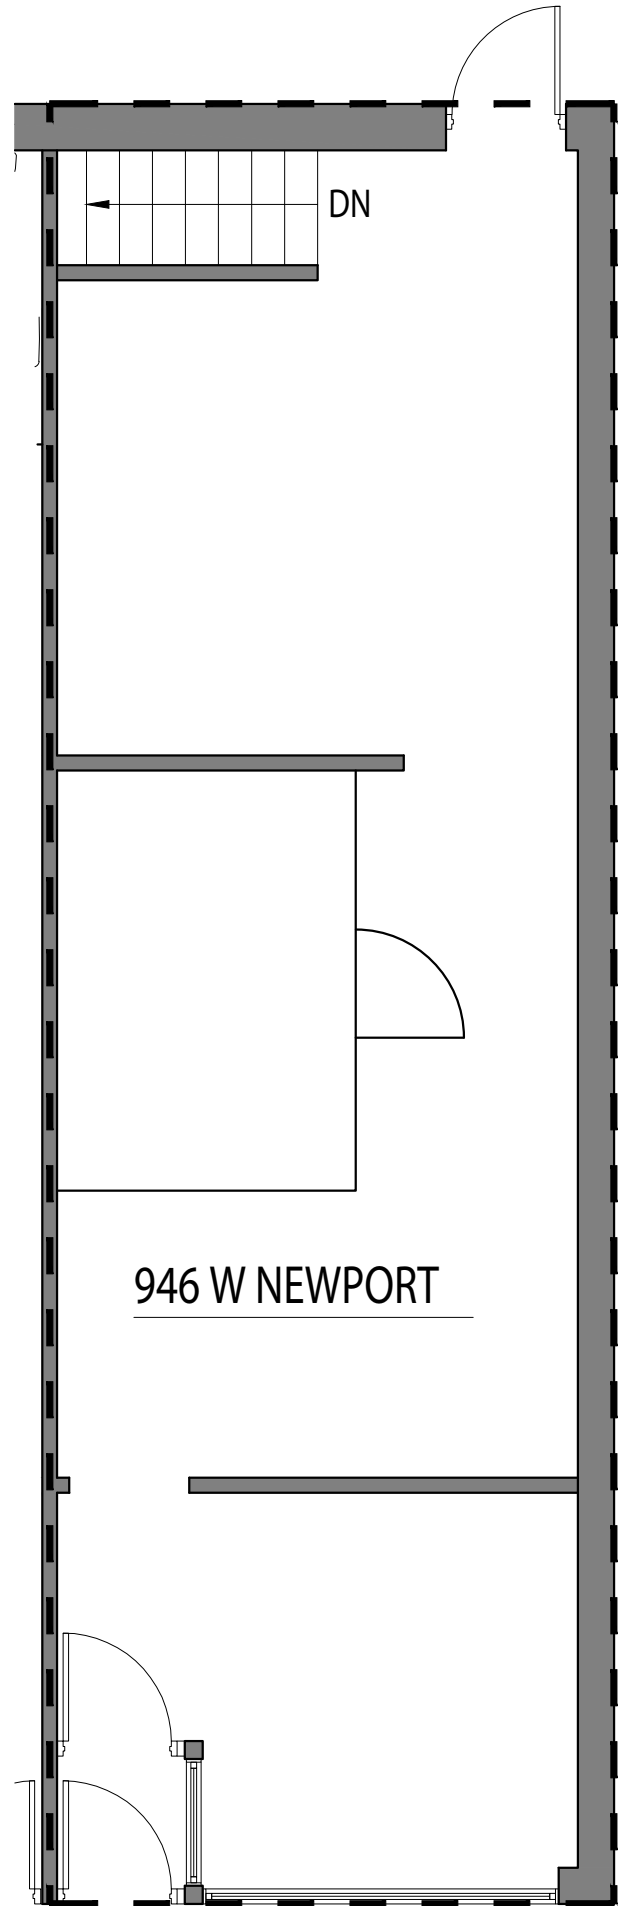

946 W  
NEWPORT  
RESTROOM

BASEMENT

**946 W NEWPORT**

| <b>946 W NEWPORT</b> |                |
|----------------------|----------------|
| <b>SPACE</b>         | <b>SQ. FT.</b> |
| 946 W NEWPORT        | 908.20 SQ. FT. |

946 W NEWPORT

FIRST FLOOR

946 W NEWPORT

Scale: 3/16" = 1'-0"