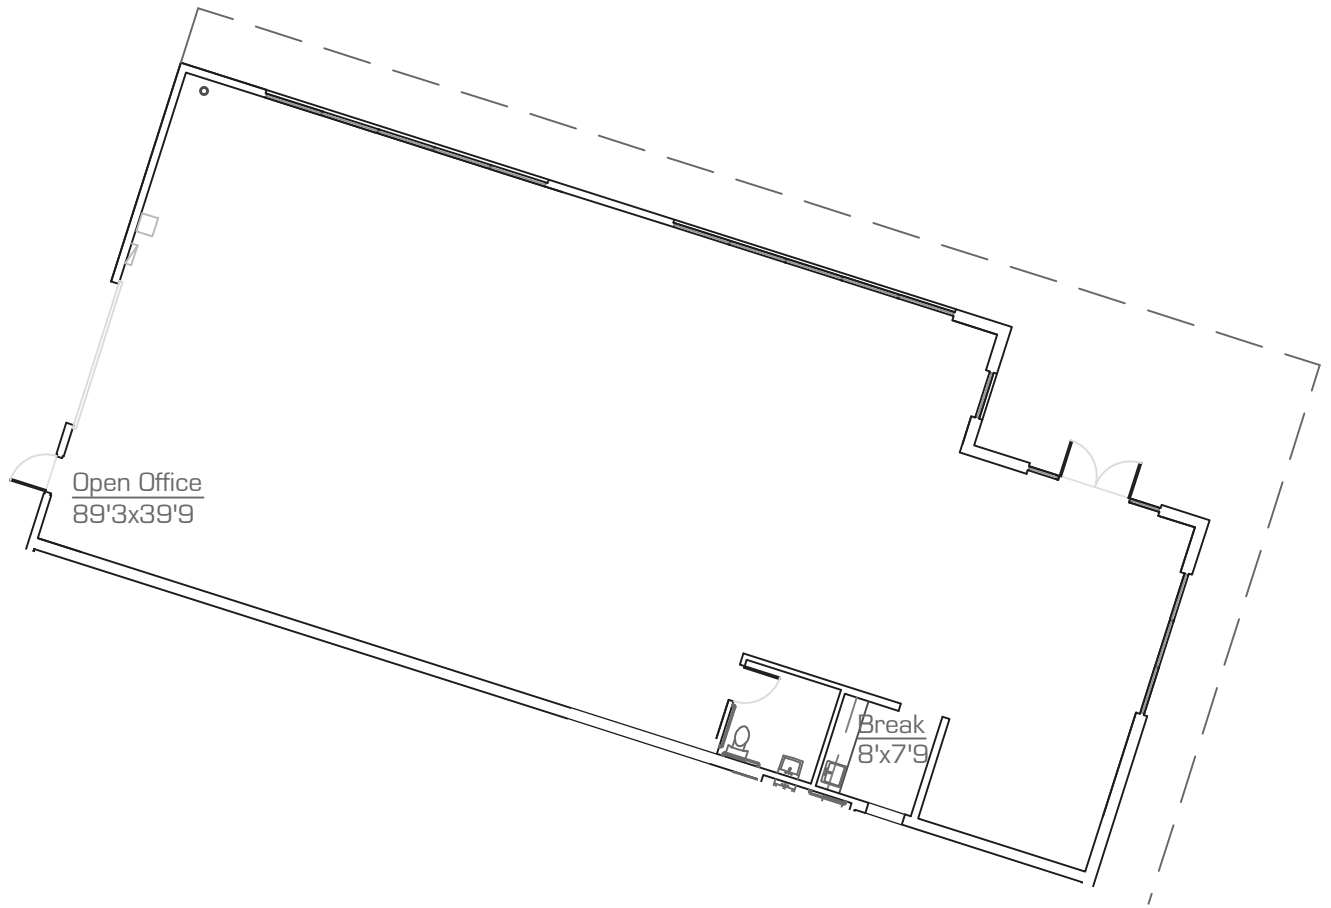

7107 East Southern Avenue

Mesa . Arizona

Suite 101 - 4,324 SF

Space Plan A

scale: nts

27.July.2022

\*All dimensions are approximate at ± 3"

\*All information is of general nature

precisionDIMENSIONS

as-built & design

602.790.6412