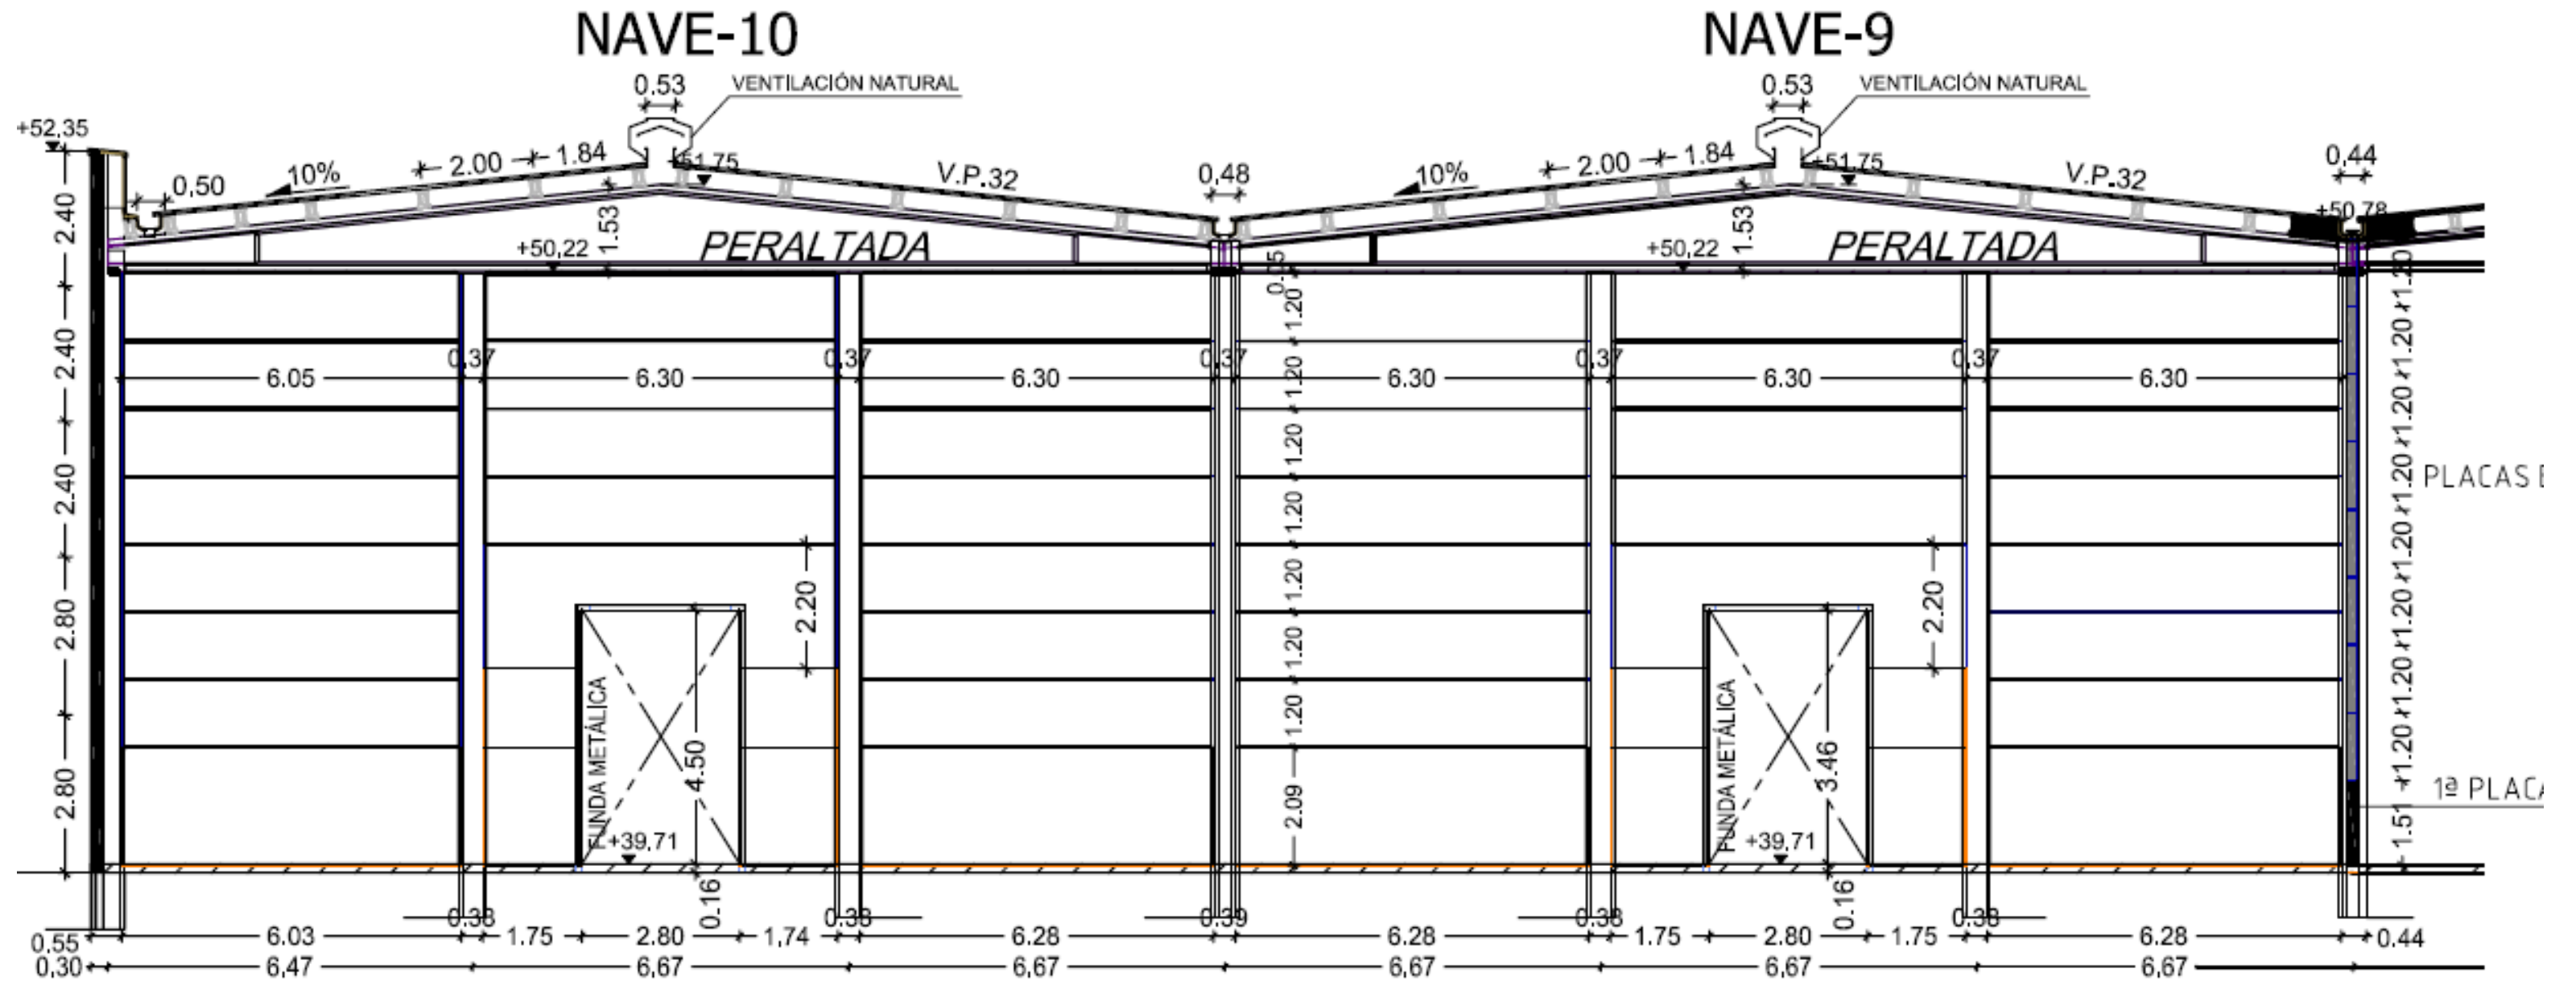

Plano / Plan