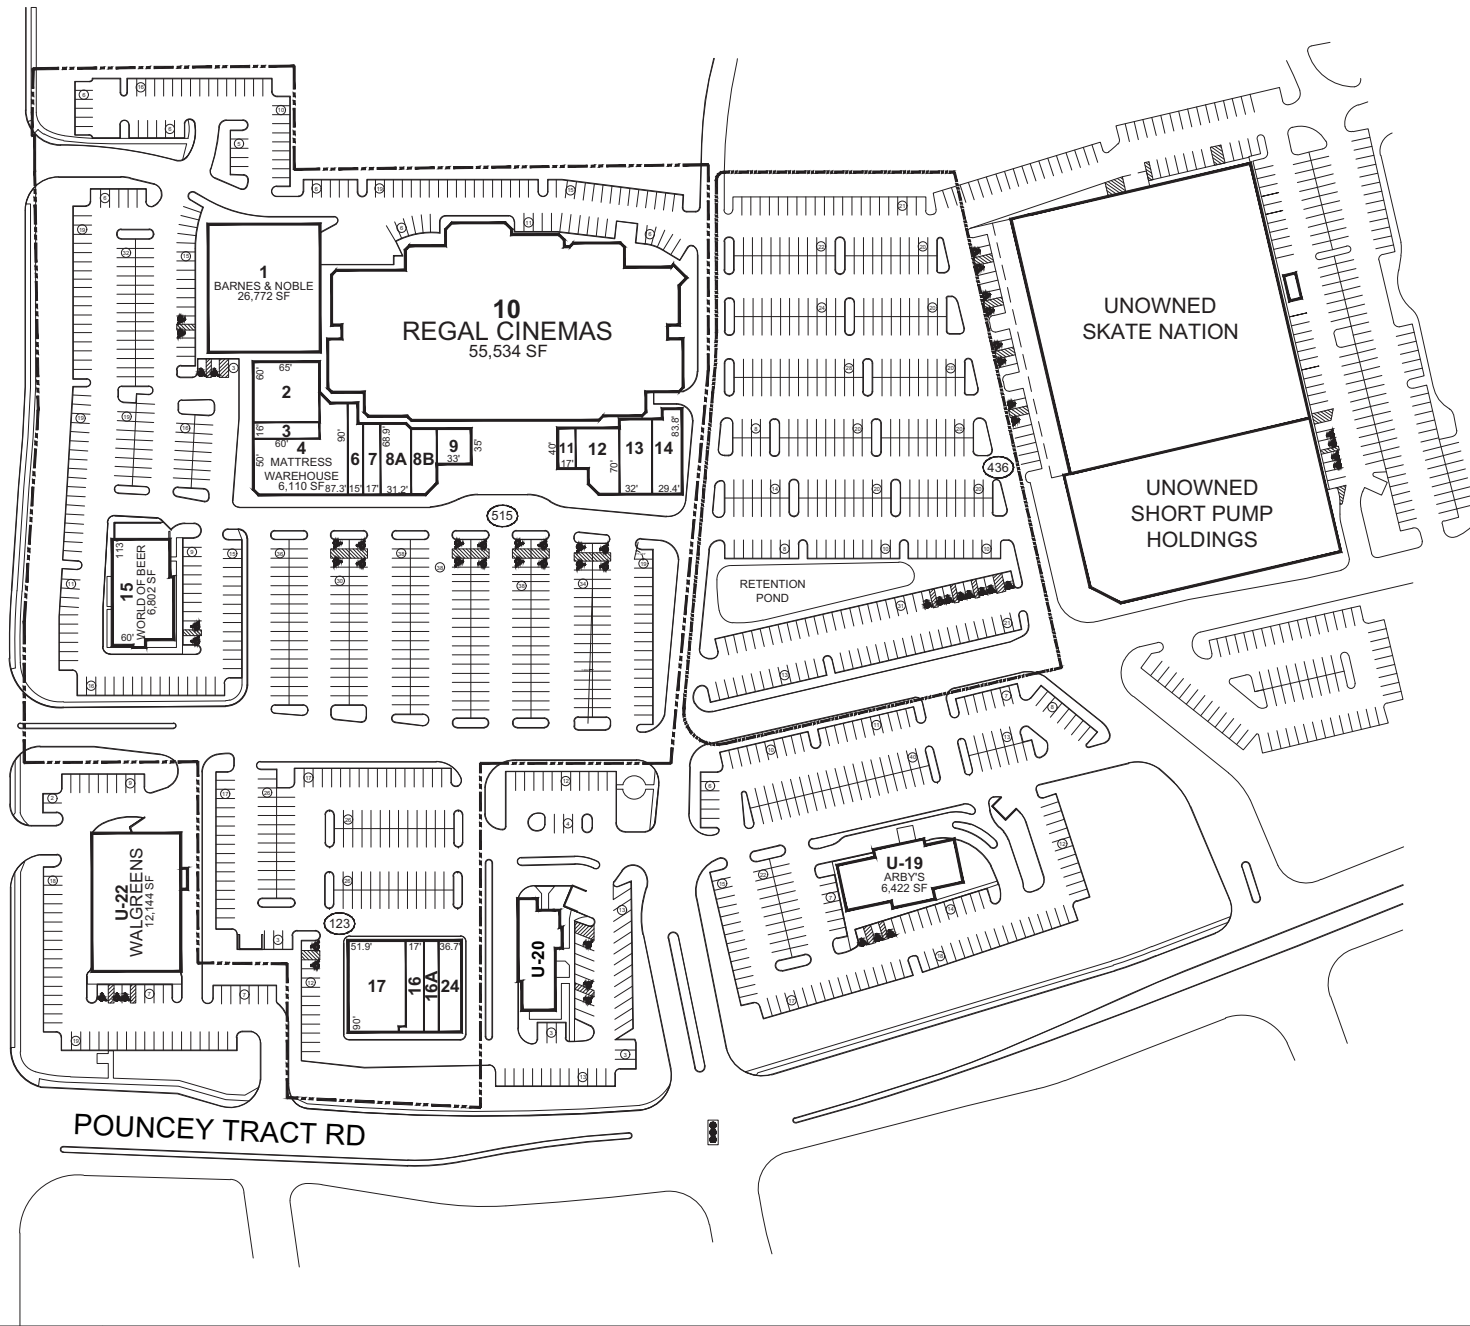

W BROAD ST

POUNCEY TRACT RD

TENANT INDEX

1	BARNES & NOBLE	26,772
2	SALON VOSS	3,866
3	HAVANA CONNECTIONS	1,048
4	MATTRESS WAREHOUSE	6,110
6	POKE SUSHI BOWL	1,220
7	FRUIT FIXED	1,190
8A	HANGRY JOE'S HOT CHICKEN	2,145
8B	TWO GUYS PIZZA	1,671
9	INSURANCE DOCTOR	1,177
10	REGAL CINEMAS	55,534
11	LUXE NAIL SPA	700
12	YAYA'S COOKBOOK	3,400
13	ELEPHANT THAI RESTAURANT	2,337
14	CITY ROW	2,263
15	WORLD OF BEER	6,802
16	CHINA WOK	1,500
16A	CUTZ FOR GUYS	1,341
17	TRINITY RENOVATIONS	4,911
24	MATHNASIUM OF RICHMOND	2,012
U-19	ARBY'S	6,422
U-20	BURGER KING	4,523
U-22	WALGREENS	12,144

# DOWNTOWN SHORT PUMP

11500-900 W Broad St  
RICHMOND, VA 23233

Latitude: 37.6530, Longitude: -77.6131

THIS DRAWING IS FOR GENERAL INFORMATION PURPOSES ONLY AND IS INTENDED FOR USE AS A REFERENCE ONLY. THIS DRAWING IS NOT INTENDED TO REPRESENT THE ACTUAL SIZE, DIMENSIONS, OWNERSHIP, OR TENANCY OF THE MATTERS DEPICTED. ANY AND ALL FEATURES AND INFORMATION ARE FOR ILLUSTRATIVE PURPOSES ONLY, AND ARE SUBJECT TO CHANGE WITHOUT NOTICE.