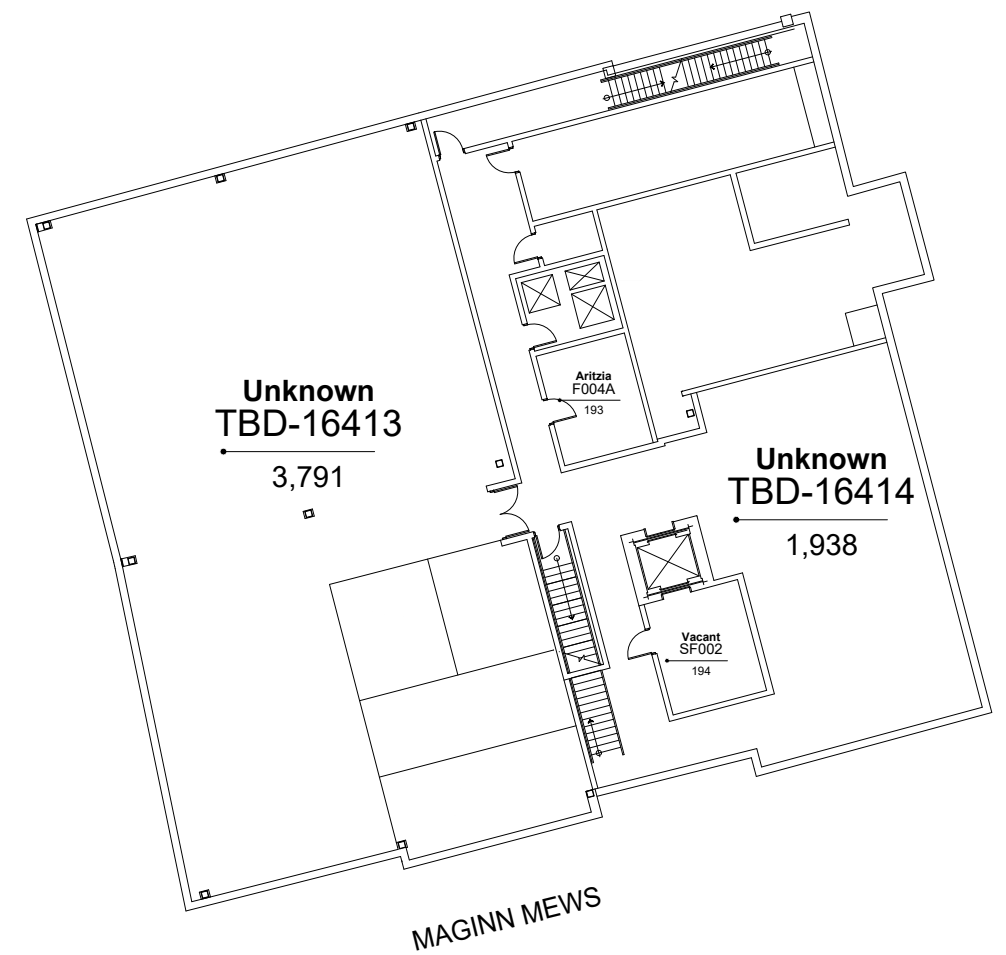

PUBLIC SQUARE

Legend:

Non-Leasable area

Tenant Name
UNIT NUMBER
Square Footage

All areas and dimensions are approximate.
For discussion purposes only

CF Shops at Don Mills
Level 1

Leasing Plan
Updated on: 06-10-2022

Legend:
 Non-Leasable area

Tenant Name
UNIT NUMBER
 Square Footage

All areas and dimensions are approximate.
 For discussion purposes only