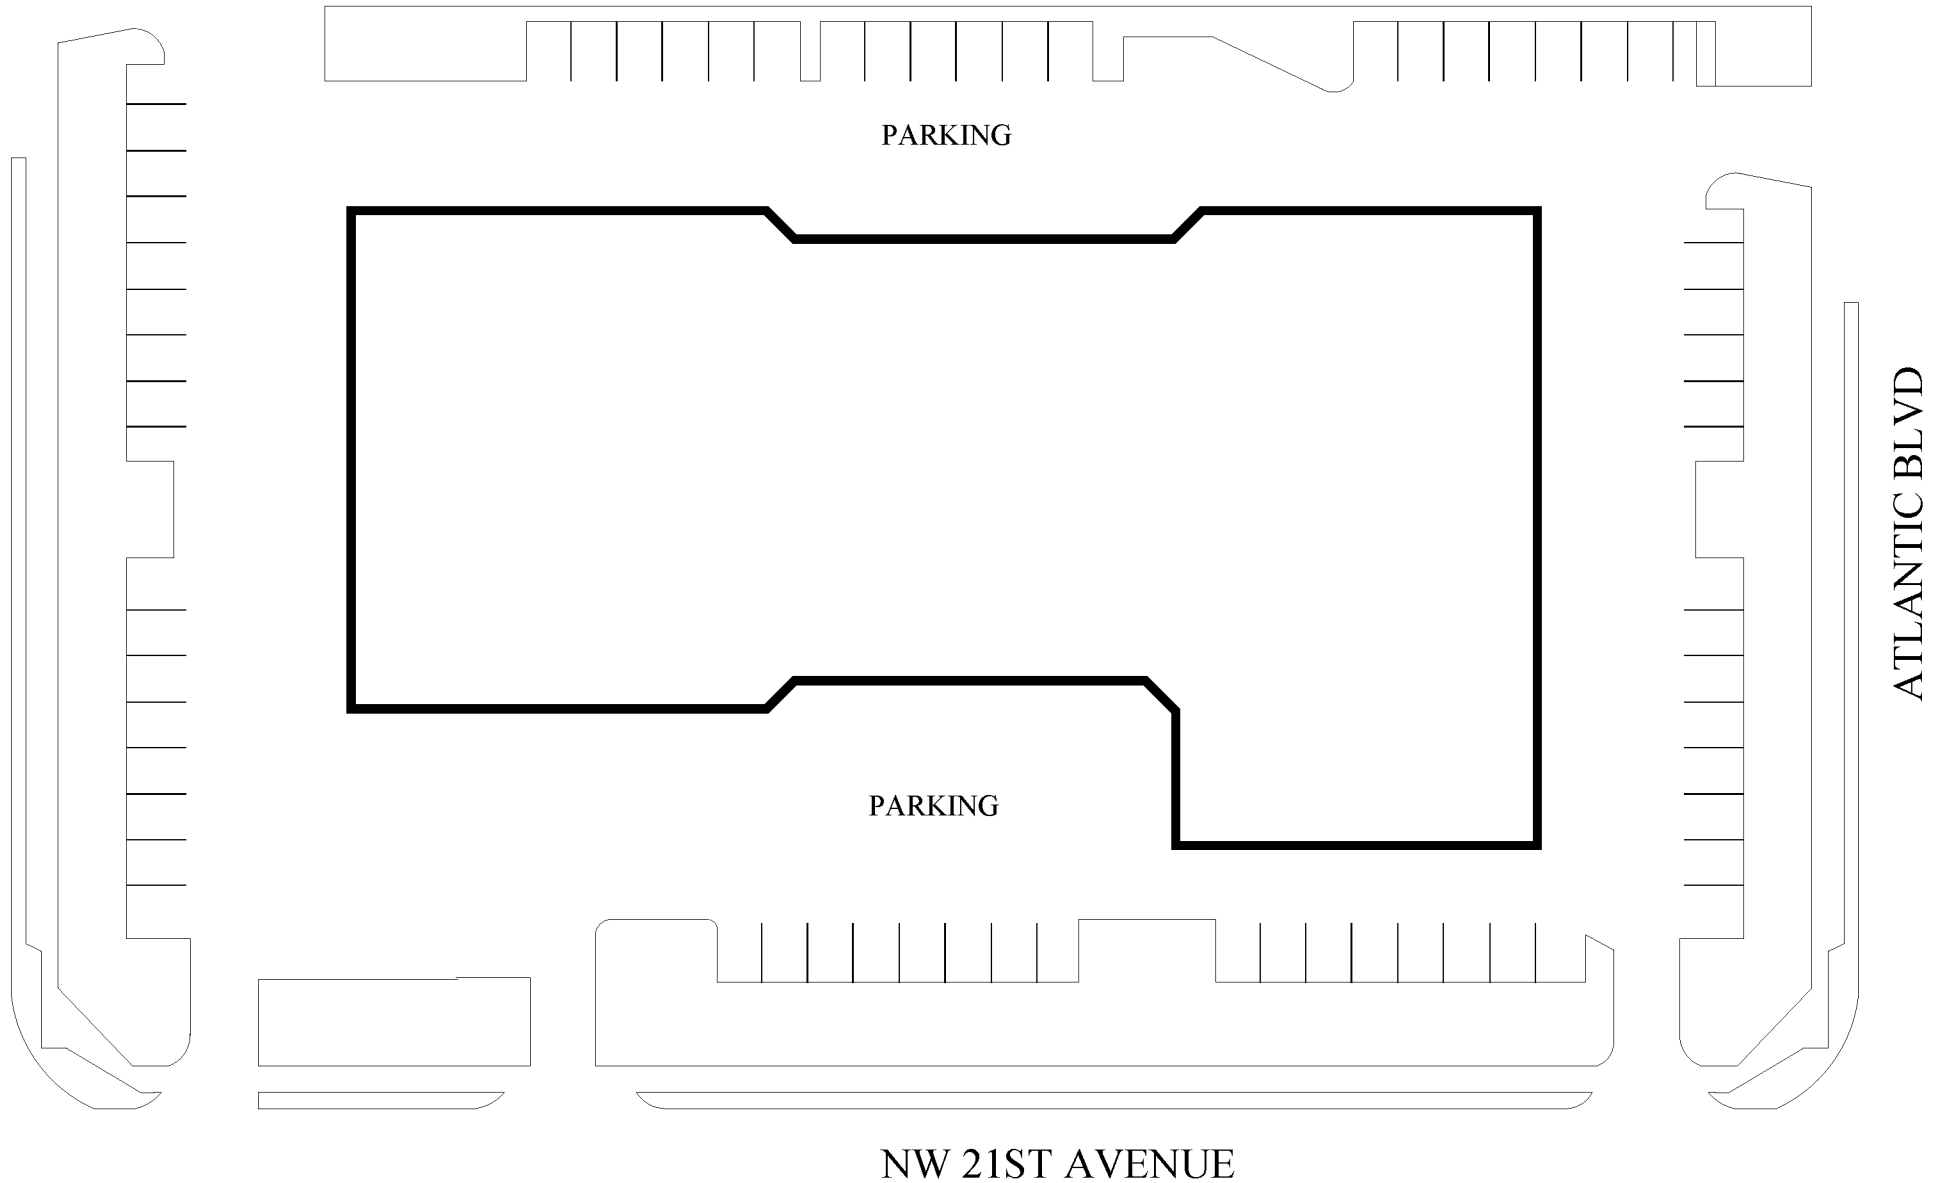

POMPANO MERCHANDISE MART

2101 W Atlantic Blvd | Pompano Beach, FL 33069

Jan Stolorow | Broker / Property Manager | 954.485.9200 | Jan@levyrai.com
4901 NW 17th Way, Suite 103 | Ft. Lauderdale, FL 33309