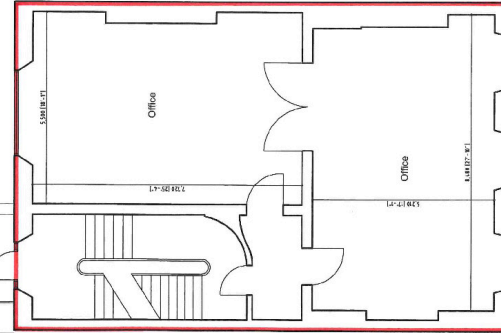

FIRST FLOOR
GIA = 117.8 sqm / 1,272 sq ft

Dwg No - WZ024633
Presentation Scale 1:100 @A3

Wensley
& Lawz

9 THE PARADE, LEAMINGTON SPA, CV32 4DG

For Sale: Offers in the region of £1,250,000   5,407 sq ft (502.33 sq m)