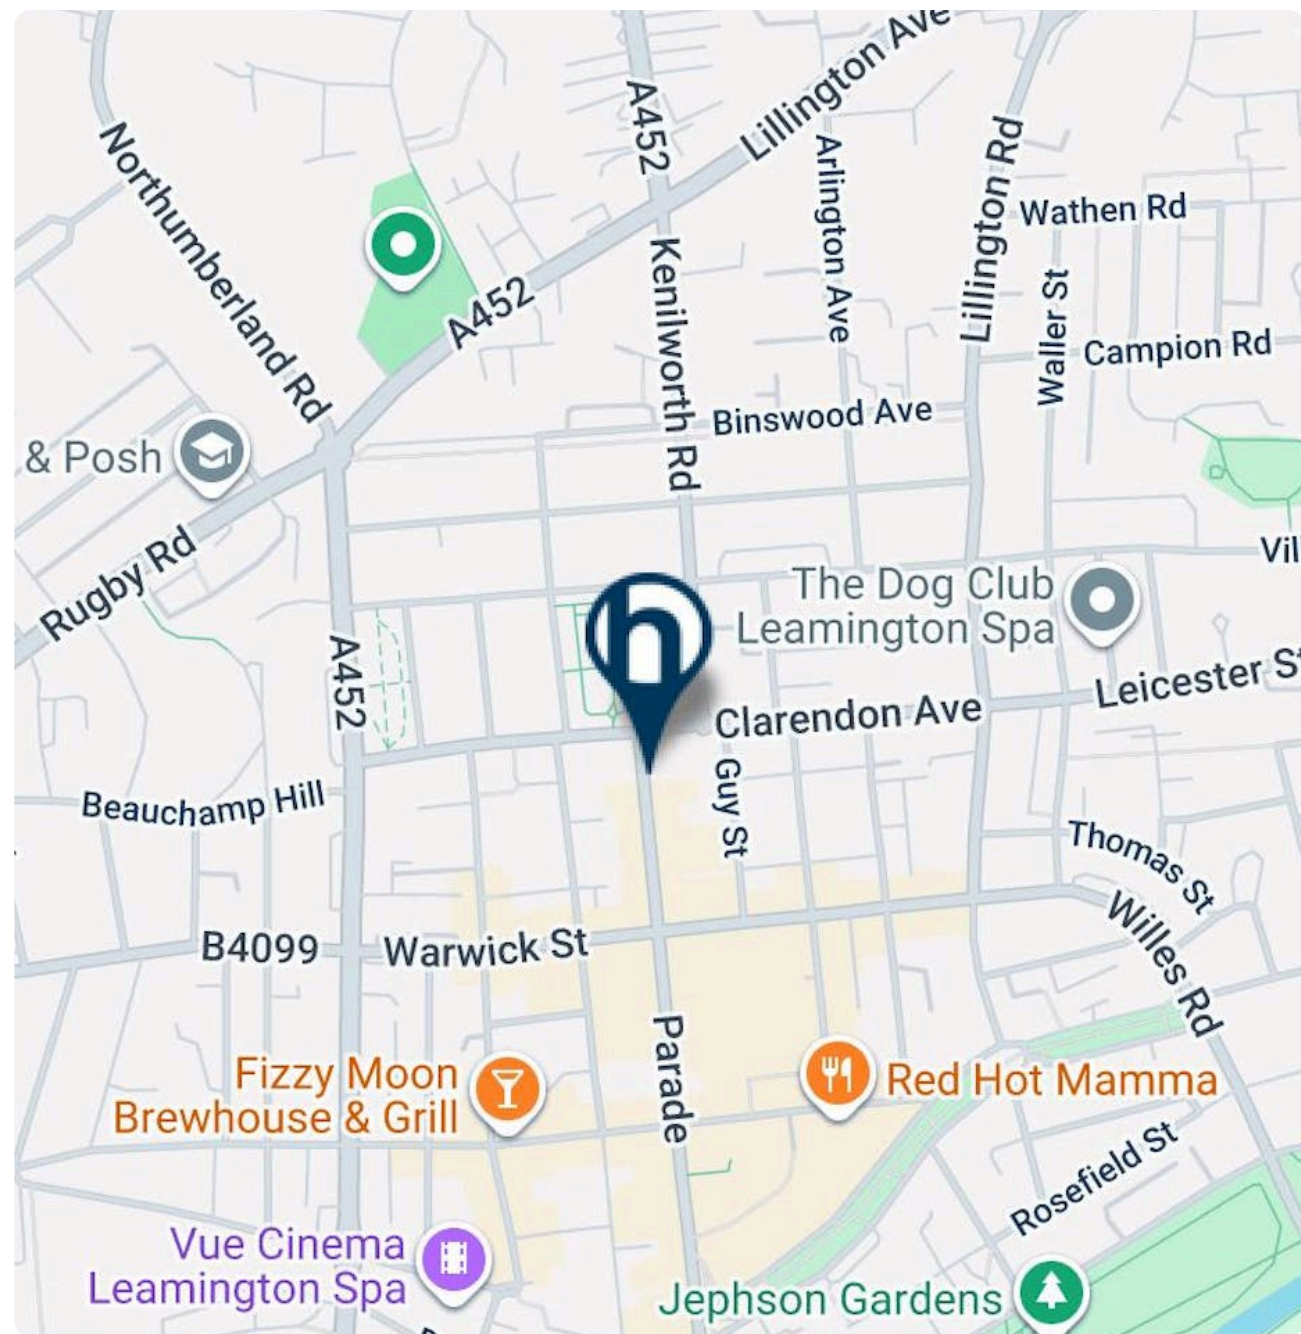

OFFICE FOR SALE

9 THE PARADE, LEAMINGTON SPA, CV32 4DG

For Sale: Offers in the region of £1,250,000 5,407 sq ft (502.33 sq m)

Description

9 The Parade is a four storey Grade II Listed office building located in the centre of Leamington Spa. The available space comprises the basement, ground floor lobby, ground floor retail with a separate entrance & lobby to offices, first, second, third and fourth floor offices.

Location

The Parade is an attractive Regency terrace based in the town centre of Royal Leamington Spa on the main shopping street. The town is renowned for its wide range of specialist shops, major retailers restaurants and bars.

With easy access to junctions 13 and 14 of the M40 motorway, Leamington Spa has become an important commercial centre with a large number of companies and organisations having their headquarters in the town and immediate area.