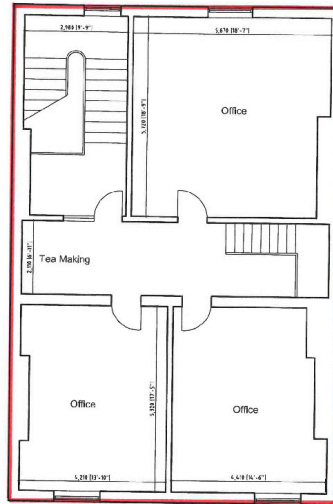

MEASURED FLOOR PLAN.
Ground to Fourth Floor
9 Parade,
Leamington Spa,
CV32 4DG

Condition of Site:
Occupied

THIRD FLOOR
GIA = 116.6 sqm / 1,259 sq ft