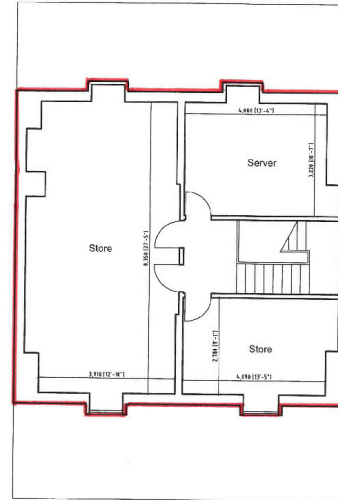

FOURTH FLOOR
GIA = 74.3 sqm / 803 sq ft

Dwg No - W/2024653

Presentation Scale 1:100 @A3

NOTES:
Do not scale from drawing. Dimensions are to be checked on site prior to any works commencing

Wensley
& Lawz