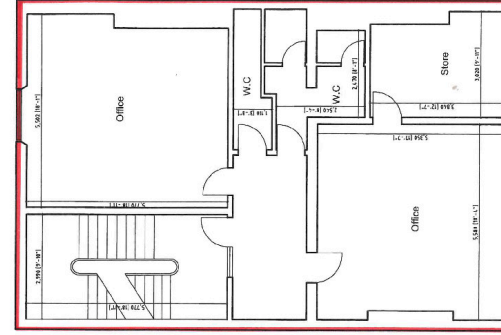

SECOND FLOOR
GIA = 117.32 sqm / 1,267 sq ft