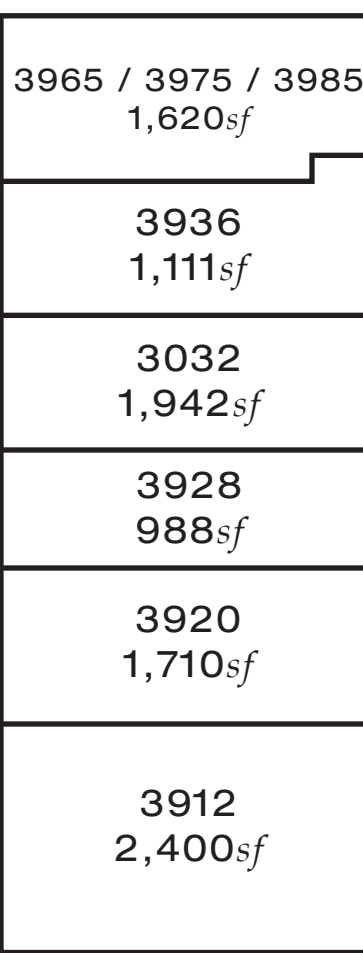

HOLIDAY CENTER

3850-3995 25TH ST.
COLUMBUS, IN. 47203

3850
15,087sf

3870
5,000sf

3680
6,740sf

3902
900sf

3908
2,536sf

3910
2,096sf

3912
2,400sf

3032
1,942sf

3928
988sf

3920
1,710sf

3965 / 3975 / 3985
1,620sf

3936
1,111sf

3901
504sf

3905
504sf

3915
800sf

3925
840sf

3995
4,160sf

3974
1,280sf

3980
1,280sf

3984
1,440sf

3988
360sf

3992
1,080sf

3820

3996

3950
952sf