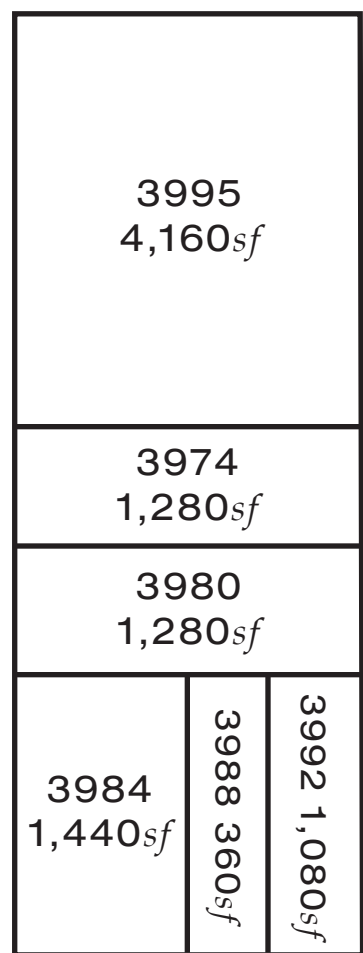

HOLIDAY CENTER

3850-3995 25TH ST.
COLUMBUS, IN. 47203

3850
15,087sf

3870
5,000sf

3680
6,740sf

3902
900sf

3908
2,536sf

3910
2,096sf

3912
2,400sf

3032
1,942sf

3928
988sf

3920
1,710sf

3965 / 3975 / 3985
1,620sf

3936
1,111sf

3901
504sf

3905
504sf

3915
800sf

3925
840sf

3995
4,160sf

3974
1,280sf

3980
1,280sf

3984
1,440sf

3988
360sf

3992
1,080sf

3820

3996

3950
952sf