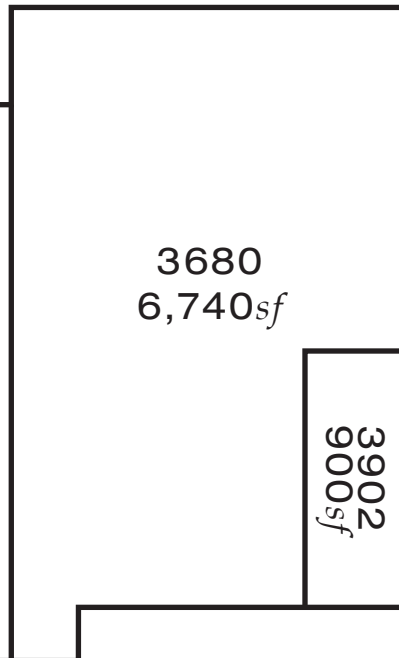

HOLIDAY CENTER

3850-3995 25TH ST.
COLUMBUS, IN. 47203

3850
15,087sf

3870
5,000sf

3680
6,740sf

3902
900sf

3908
2,536sf

3910
2,096sf

3912
2,400sf

3032
1,942sf

3928
988sf

3920
1,710sf

3965 / 3975 / 3985
1,620sf

3936
1,111sf

3901
504sf

3905
504sf

3915
800sf

3925
840sf

3995
4,160sf

3974
1,280sf

3980
1,280sf

3984
1,440sf

3988
360sf

3992
1,080sf

3820

3996

3950
952sf