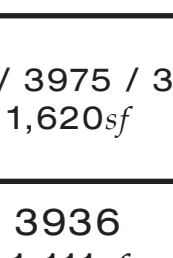

HOLIDAY CENTER

3850-3995 25TH ST.
COLUMBUS, IN. 47203

3850
15,087sf

3870
5,000sf

3680
6,740sf

3902
900sf

3908
2,536sf

3910
2,096sf

3912
2,400sf

3032
1,942sf

3928
988sf

3920
1,710sf

3965 / 3975 / 3985
1,620sf

3936
1,111sf

3901
504sf

3905
504sf

3915
800sf

3925
840sf

3995
4,160sf

3974
1,280sf

3980
1,280sf

3984
1,440sf

3988
360sf

3992
1,080sf

3820

3996

3950
952sf