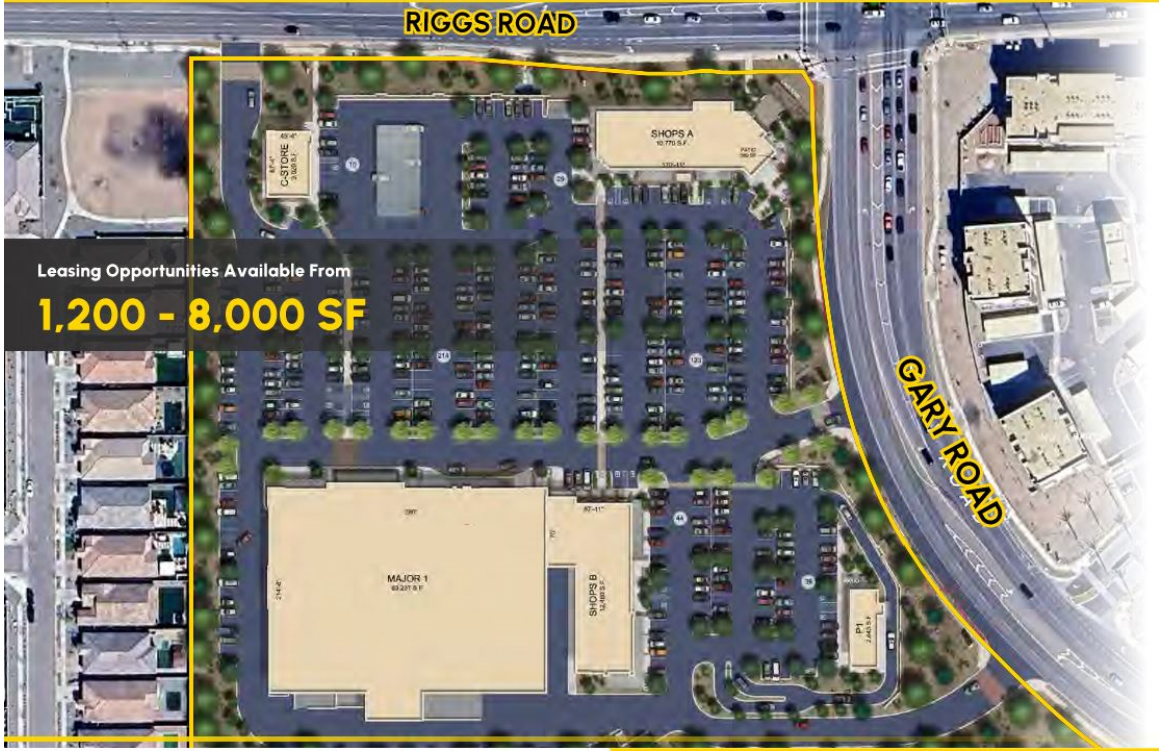

# HARVEST STATION SITE PLAN

Leasing Opportunities Available From  
**1,200 - 8,000 SF**