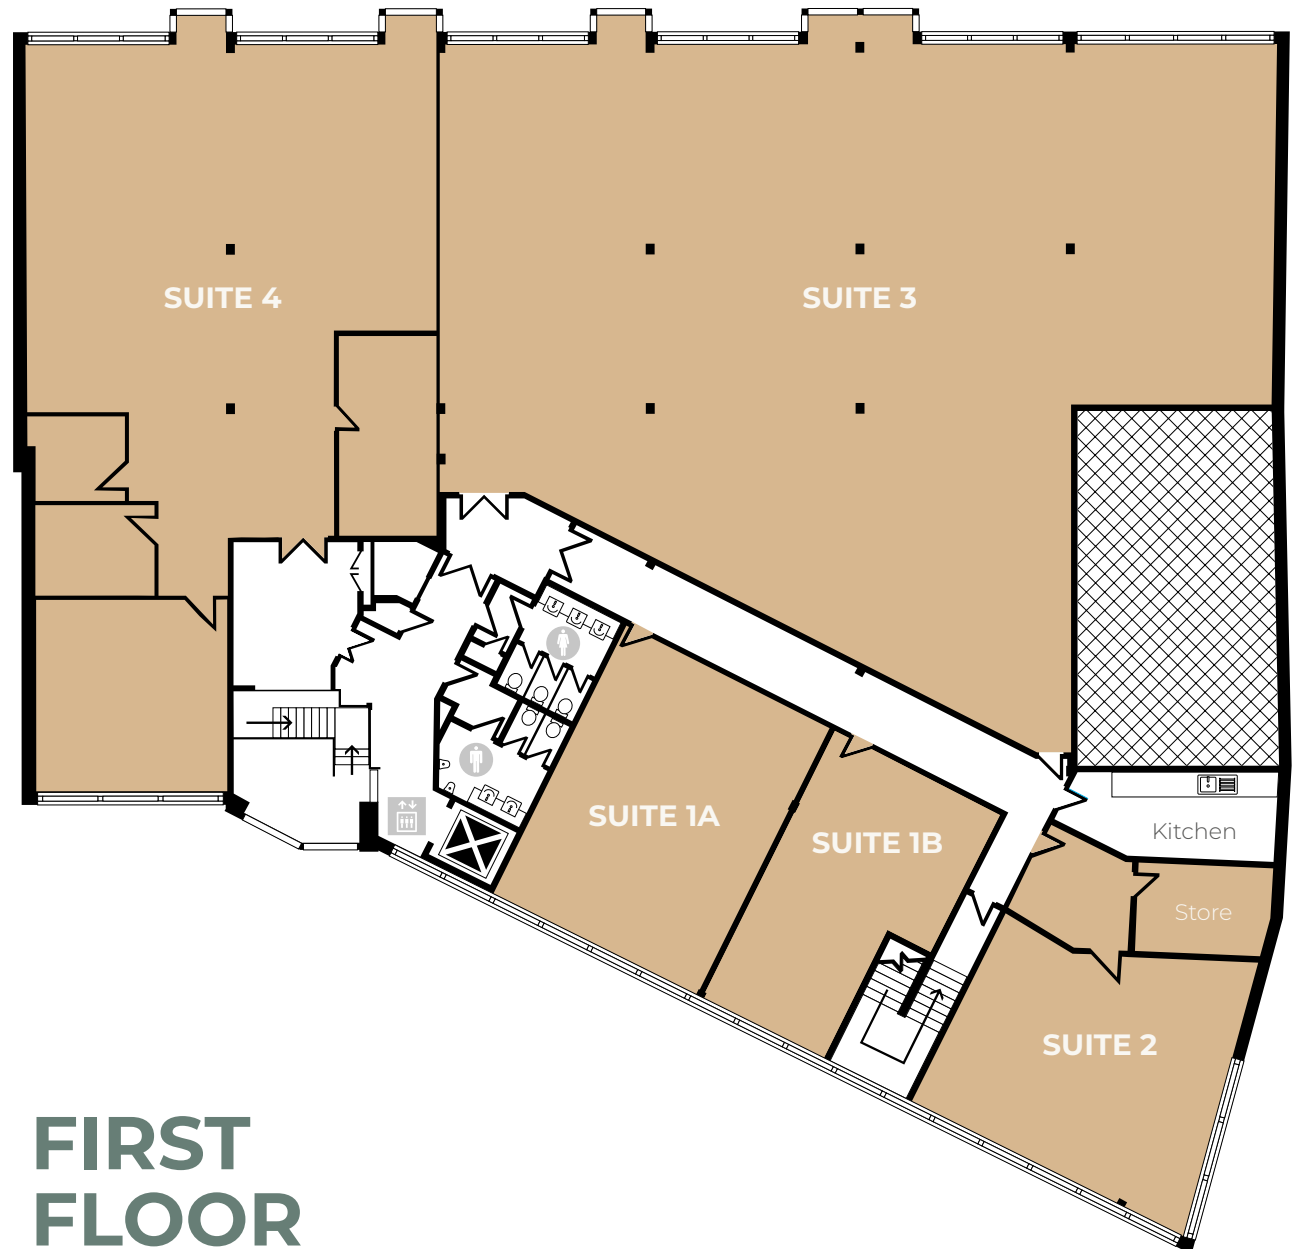

The workspace benefits from the following specification:

24-hour secure access control system

Passenger Lift

Air Conditioning

Kitchen Facilities

Disabled W/C on Ground Floor

LED Lighting

Parking