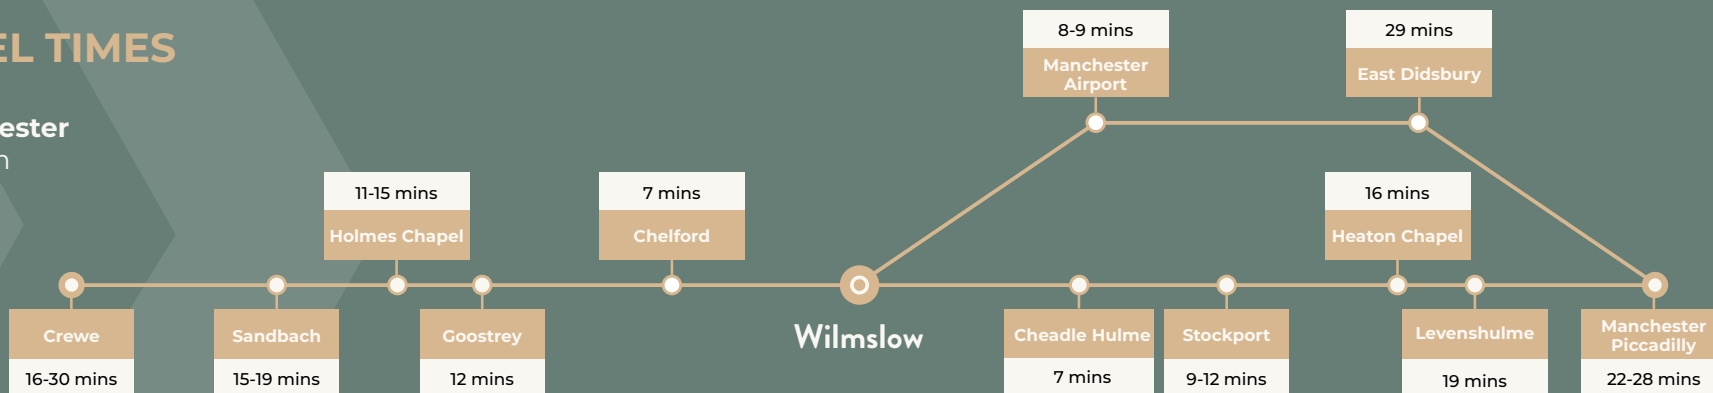

EXCELLENT CONNECTIONS

Wilmslow benefits from being close to the A34 bypass which runs past the town connecting to the M60 and Manchester City Centre, whilst the M6 and M56 are a short car journey away.

Manchester Airport is within a 5 minute drive to Wilmslow which offers flights to over 200 destinations worldwide. (By the A555)

Wilmslow train station offers direct and frequent services to Manchester Piccadilly (25 minute travel time), Stockport (15 minute travel time) and London Euston (2 hour travel time).

WALKING:

Wilmslow Train Station 5 mins

Post Office 1 min

Waitrose 3 mins

Broadway Car Park 3 mins

DRIVE TIMES:

Manchester Airport 12 mins

Manchester City Centre 25 mins

Liverpool 1 hour

MOTORWAY DRIVE TIMES:

A34 2 mins

A555 5 mins

M60 12 mins

M56 13 mins

M6 28 mins

TRAIN TRAVEL TIMES