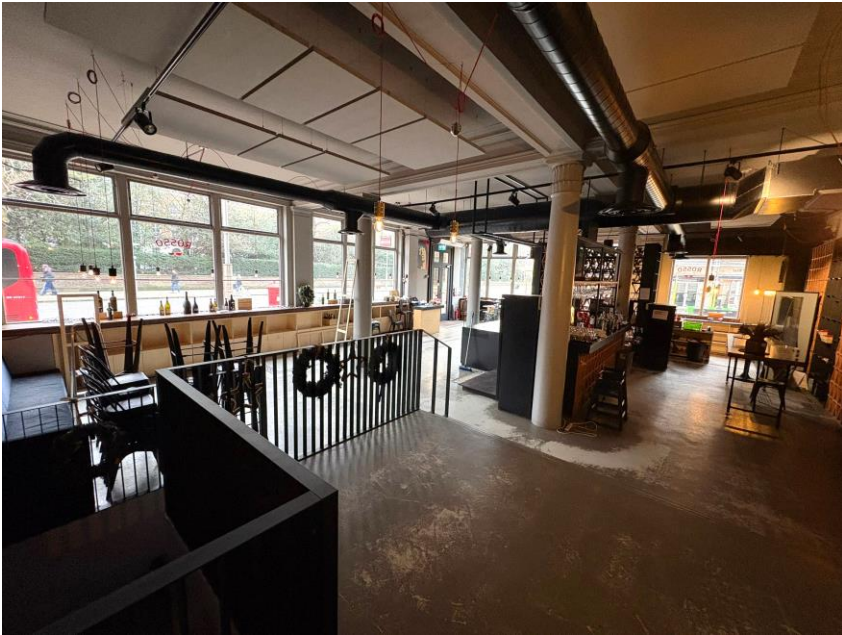

276-280

**KENSINGTON
HIGH STREET**

LONDON | W8 6ND

**PROMINENT CORNER
RETAIL / RESTAURANT
OPPORTUNITY**

3,392 Sq ft / 315.12 Sq m

LOCATION

The property is on the north side of Kensington High Street in an area renowned for high quality shops and restaurants. Nearby occupiers include Gail's, Jeroboams, La Piccola Deli, La Bakery, Hagen, Megan's, Ted's Grooming Room, Waitrose, Holland Bark Club, and Personal Bikefit.

High Street Kensington underground station (Circle & District lines) is within a few minutes' walk. Also nearby is The Design Museum, Holland Park and Kensington Olympia.

ACCOMMODATION

The unit is arranged over ground floor and basement. The approximate gross internal areas are as follows:-

<u>Floor</u>	<u>Sq ft</u>	<u>Sq m</u>
Ground	1,747	162.30
Basement	1,645	152.82
Total	3,392	315.12

PAVEMENT LICENCE

Potential for 10 tables and 20 chairs on the Melbury Road frontage. Placement of 5 tables and 10 chairs on the Kensington High Street frontage, between 9am and 10pm on Mondays to Sundays.

Burger & lobster

HOLLAND BARK CLUB

HENRY HALLPIKE

CASS
ART
EST.1984

labakery
COFFEE & DELI

GROUND FLOOR
 276-280

(All floor plans are for identification purposes only and not drawn to scale.)

BASEMENT
276-280