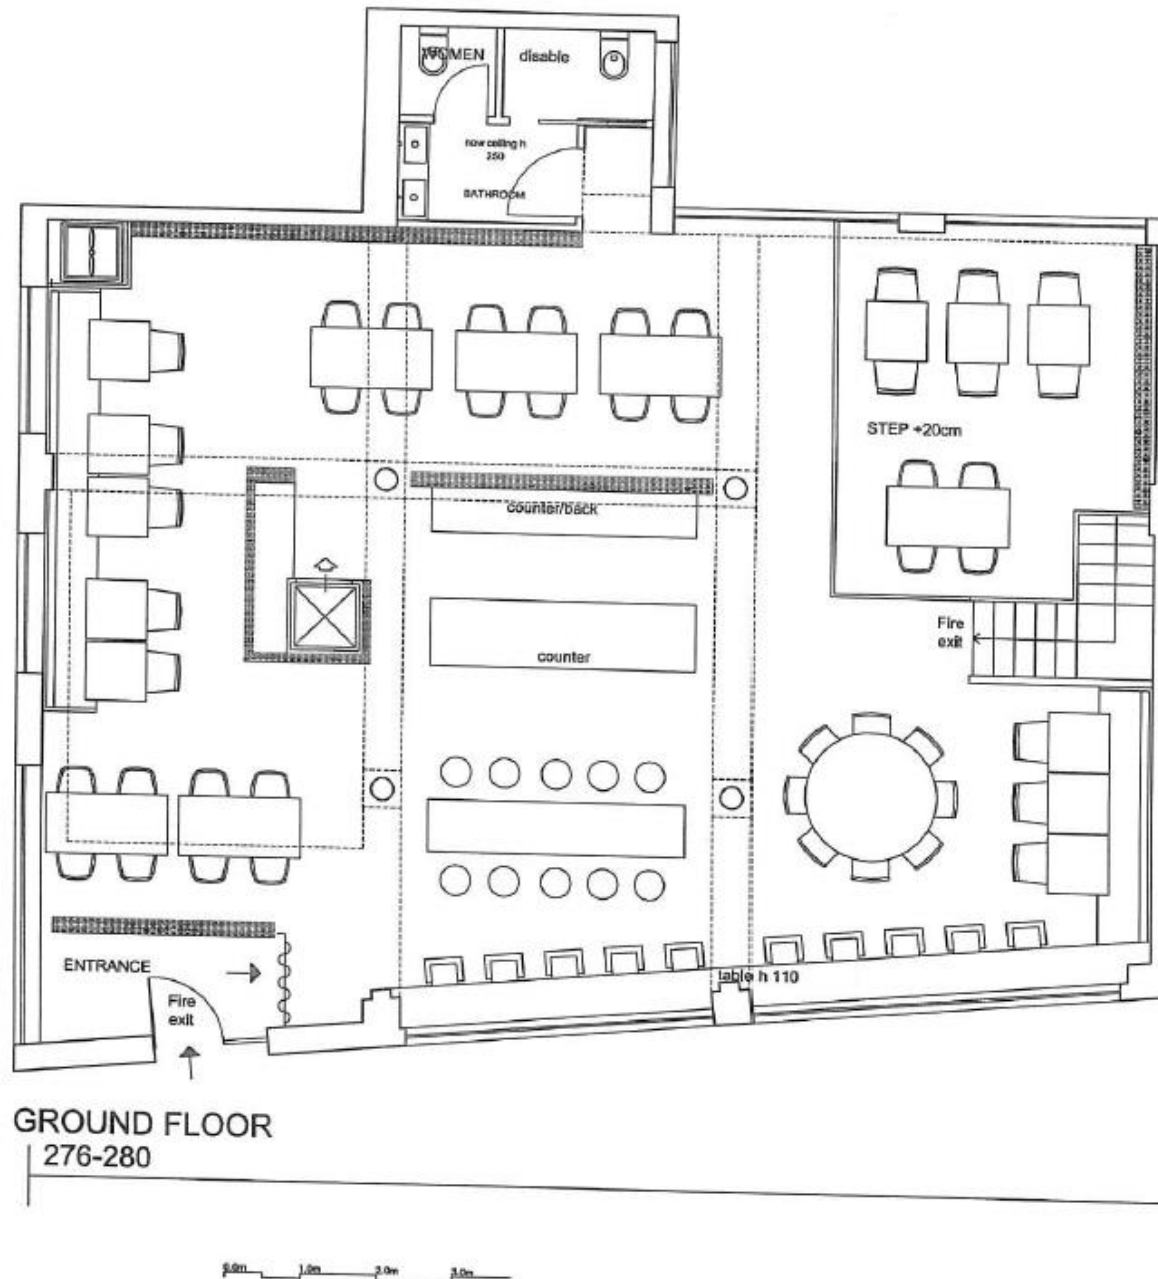

<u>Floor</u>	<u>Sq ft</u>	<u>Sq m</u>
Ground	1,747	162.30
Basement	1,645	152.82
Total	3,392	315.12

PAVEMENT LICENCE

Potential for 10 tables and 20 chairs on the Melbury Road frontage. Placement of 5 tables and 10 chairs on the Kensington High Street frontage, between 9am and 10pm on Mondays to Sundays.

Burger & lobster

HOLLAND BARK CLUB

HENRY HALLPIKE

CASS
ART
EST.1984

labakery
COFFEE & DELI

GROUND FLOOR
 276-280

(All floor plans are for identification purposes only and not drawn to scale.)

BASEMENT
276-280