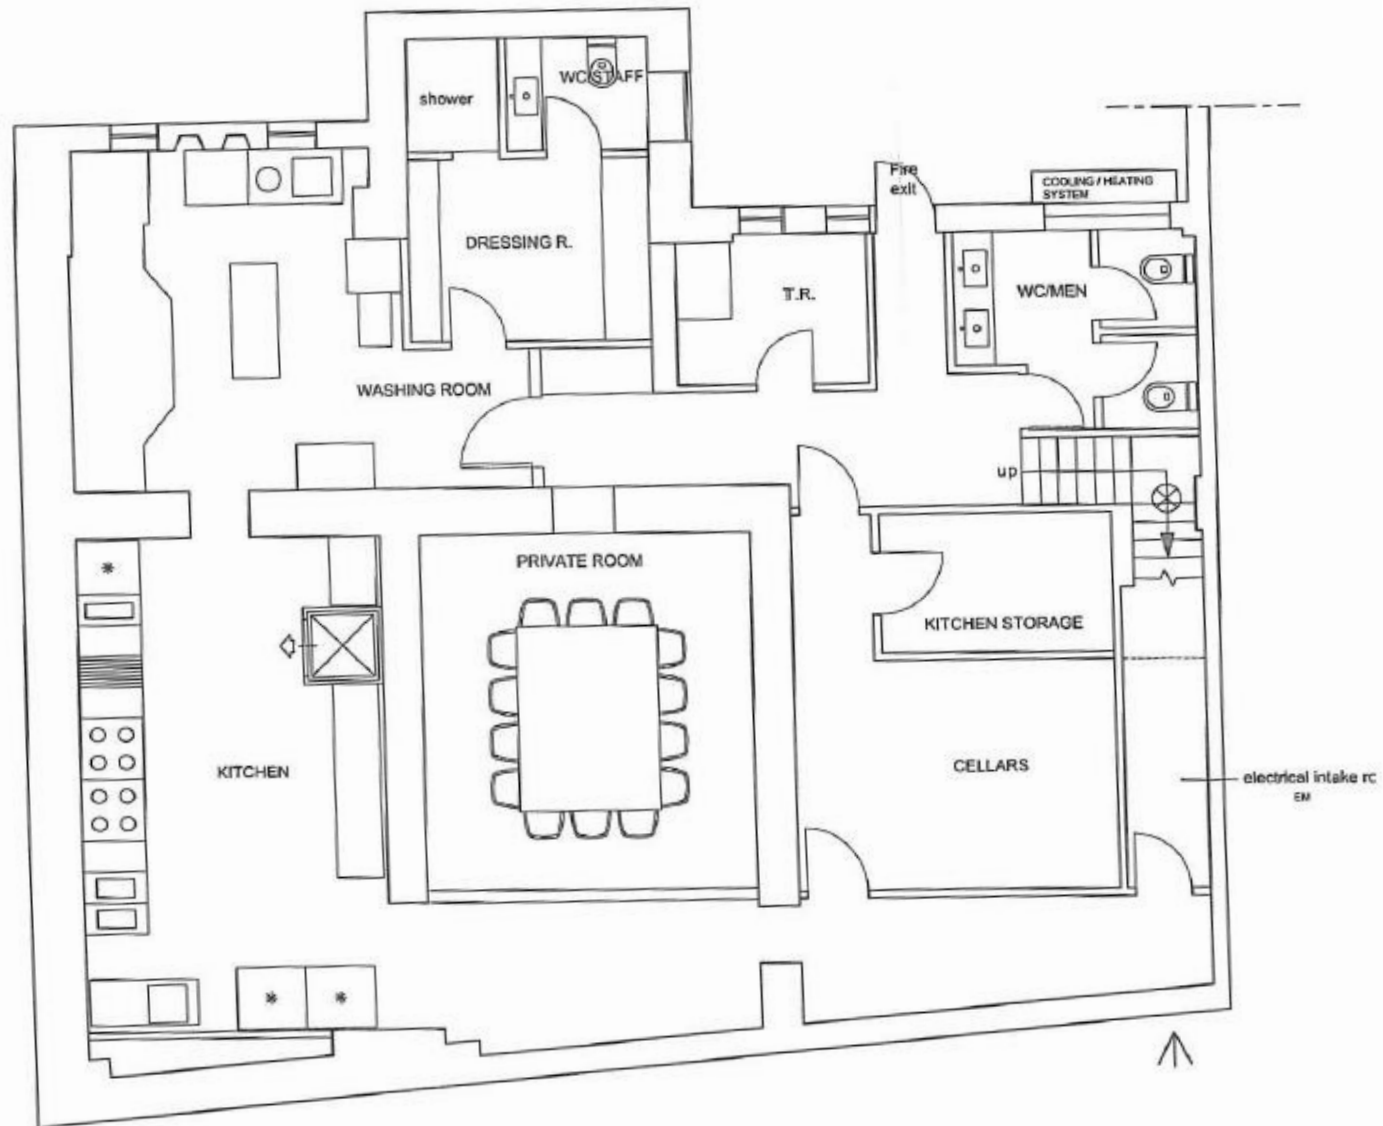

High Street Kensington underground station (Circle & District lines) is within a few minutes' walk. Also nearby is The Design Museum, Holland Park and Kensington Olympia.

ACCOMMODATION

The unit is arranged over ground floor and basement. The approximate gross internal areas are as follows:-

Burger & lobster

HOLLAND BARK CLUB

HENRY HALLPIKE

CASS
ART
EST.1984

labakery
COFFEE & DELI

GROUND FLOOR
 276-280

(All floor plans are for identification purposes only and not drawn to scale.)

BASEMENT
276-280